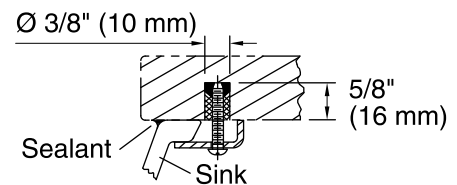

### Technical Information

All product dimensions are nominal.

- Bowl configuration: Single
- Installation: Under-mount
- Bowl area (Only)
  - Length: 17" (432 mm)
  - Width: 14" (356 mm)
  - Water depth: 6-3/8" (162 mm)
- Drain hole: 1-3/4" (44 mm)
- Template: 1151011-7, required, included