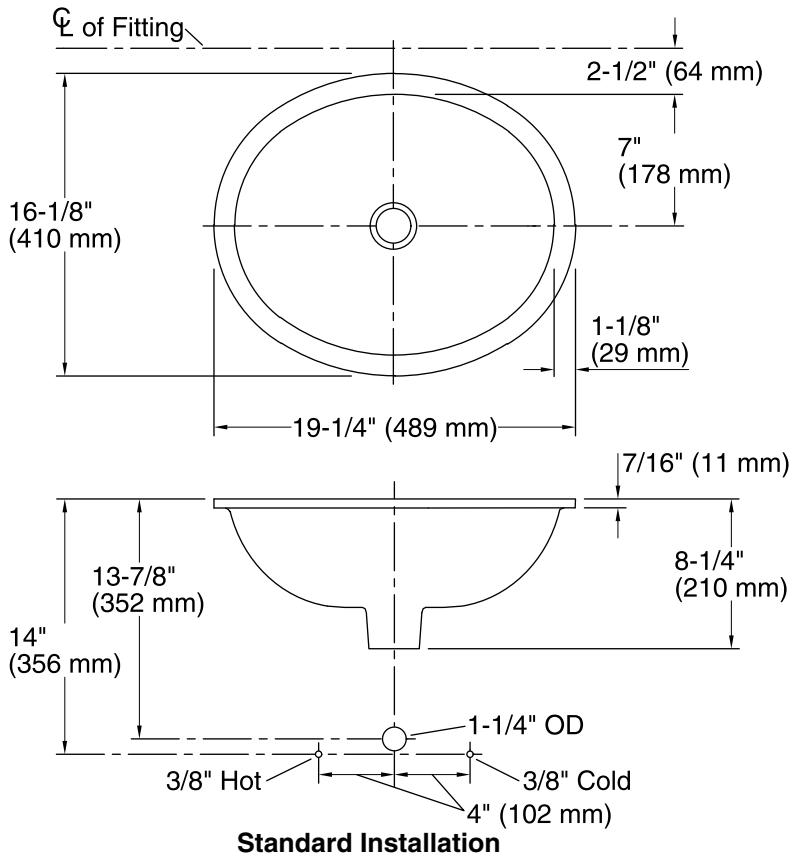

#### Installation

- Under-mount
- 17x14" countertop cut-out.

### Technical Information

All product dimensions are nominal.

- Bowl configuration: Single
- Installation: Under-mount
- Bowl area (Only)
  - Length: 17" (432 mm)
  - Width: 14" (356 mm)
  - Water depth: 6-3/8" (162 mm)
- Drain hole: 1-3/4" (44 mm)
- Template: 1151011-7, required, included