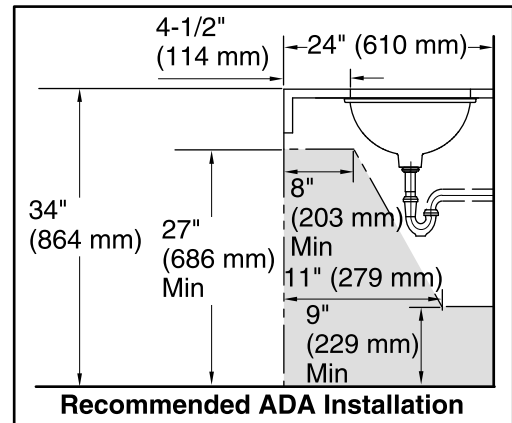

### Technical Information

All product dimensions are nominal.

- Bowl configuration: Single
- Installation: Under-mount
- Bowl area (Only)
  - Length: 17" (432 mm)
  - Width: 14" (356 mm)
  - Water depth: 6-3/8" (162 mm)
- Drain hole: 1-3/4" (44 mm)
- Template: 1151011-7, required, included