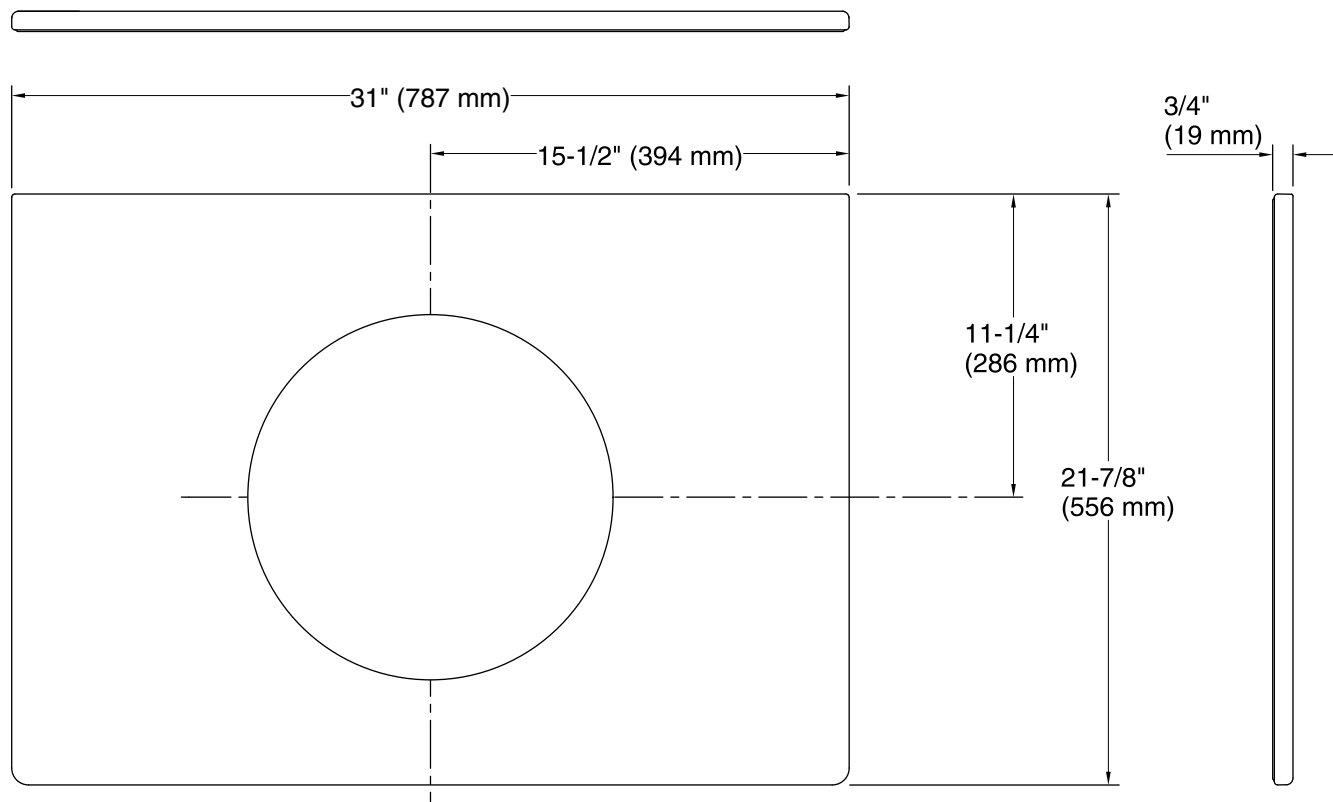

**Marrakesh™**  
Bathroom Vanity Top  
**K-14033-BU**

**Features**

- Without faucet holes.
- Round basin.
- No overflow.
- Artist Editions Top Art® collection.
- 31" (787 mm) x 21-7/8" (556 mm)

**Material**

See website for detailed warranty information.

**Available Color/Finishes**

*Color tiles intended for reference only.*

**Color Code Description**

	96	Biscuit
--	----	---------

## Technical Information

All product dimensions are nominal.

Bowl configuration:	Single
Installation:	Drop-In
Min. base cabinet width:	31" (787 mm)
Bowl area (Only)	Length: 13-9/16" (345 mm) Width: 13-9/16" (345 mm)