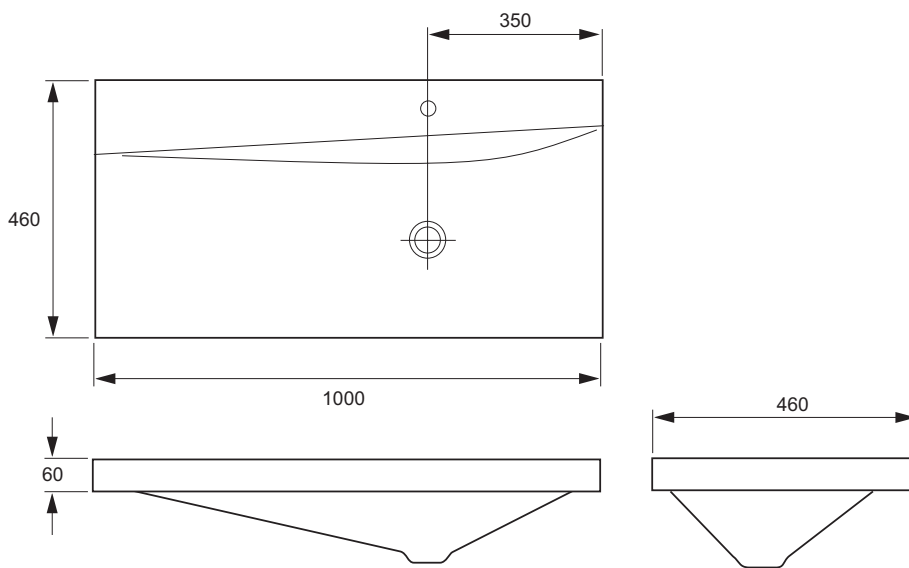

Never expose the product to acids, caustic soda, acetone, hair colouring dyes or bleach.

Product	12584-L Idol 1000 mm Vanity Top, LH Basin 12584-R Idol 1000 mm Vanity Top, RH Basin
Colours/finishes	White Gloss Finish - Gel Coat (-04) White Solid Surface (-08)
Weight (kg)	17
Fixings	Fixings not included (It is the responsibility of the installer to use suitable fixings for the installation in hand)
Complementary items	12586-L Idol 1000mm Base Unit Left Handed 12586-R Idol 1000mm Base Unit Right Handed EB1042-NF Backlit Mirror with clock 1000mm 12566-NA: Idol Legs H 380mm
Design linked items	Stillness Brassware, Oblo Brassware, Rêve Sanitaryware, Stillness Sanitaryware

Dimensions (mm)

Left Handed Version

Right Handed Version

All measurements shown are in millimetres.
 Sizes are approximate.