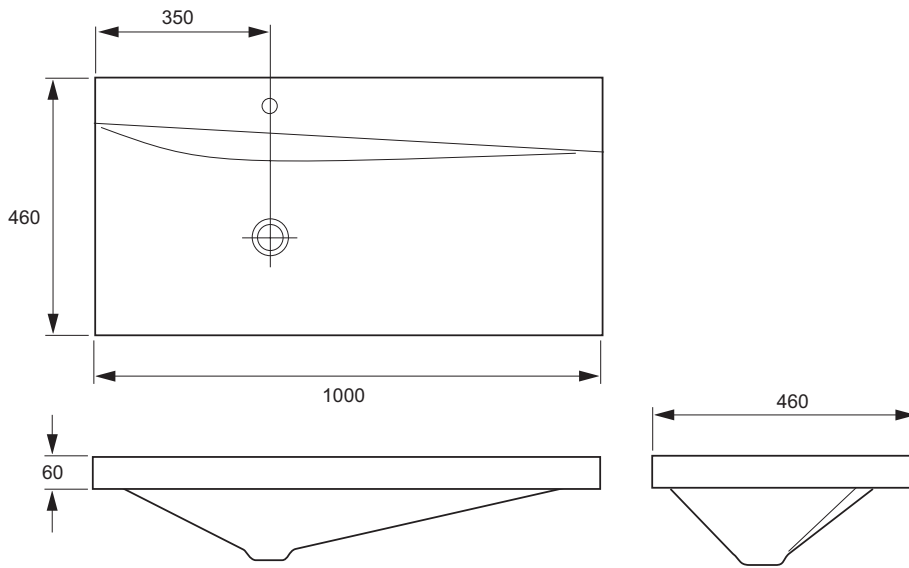

Idol 1000 mm Vanity Tops

The super sleek urban appearance of the Idol range is enhanced by its luxurious high gloss black finish. The edges of the vanity tops blend effortlessly to form the basin, further enhancing the appeal of this premium range. Vanity Tops are available in a tactile matt solid surface finish or an opulent gloss gel coat finish, with the 1000mm Vanity Unit and tops available in both left and right handed versions whilst the 1300mm combination provides a double vanity solution for busy bathrooms. Backlit mirrors with clocks mean that the morning routine is kept on time and side columns are available for additional storage..

- Available in a Glossy Gel Coat or Premium Solid Surface Finish*
- For use with Idol 1000mm Vanity Units
- Left and Right handed basin versions
- Single Tap Hole
- Stunning blended design
- Overflow (Overflow Kit Supplied)
- Suitable for water temperatures up to 65°C
- Generously proportioned basin
- Warm to the touch

Never expose the product to acids, caustic soda, acetone, hair colouring dyes or bleach.

Product	12584-L Idol 1000 mm Vanity Top, LH Basin 12584-R Idol 1000 mm Vanity Top, RH Basin
Colours/finishes	White Gloss Finish - Gel Coat (-04) White Solid Surface (-08)
Weight (kg)	17
Fixings	Fixings not included (It is the responsibility of the installer to use suitable fixings for the installation in hand)
Complementary items	12586-L Idol 1000mm Base Unit Left Handed 12586-R Idol 1000mm Base Unit Right Handed EB1042-NF Backlit Mirror with clock 1000mm 12566-NA: Idol Legs H 380mm
Design linked items	Stillness Brassware, Oblo Brassware, Rêve Sanitaryware, Stillness Sanitaryware

Dimensions (mm)

Left Handed Version

Right Handed Version

All measurements shown are in millimetres.
 Sizes are approximate.