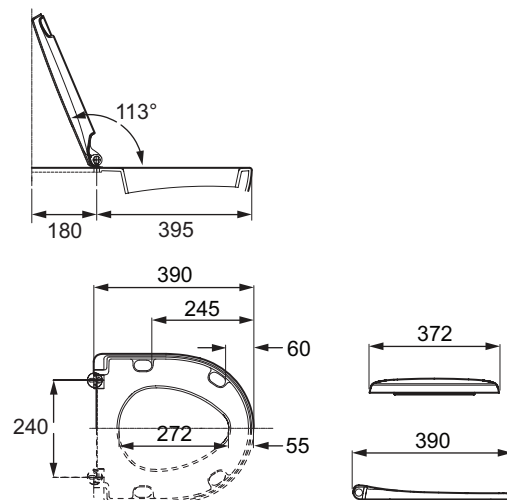

Reach Compact WC Seat

E70009

Product Description: Reach compact WC seat

Recommended Items: 18557K-00 Reach comfort height compact close coupled WC pan
18558W-00 Reach comfort height concealed compact close coupled WC pan
18560W-00 Reach compact wall hung WC pan

Product Dimensions: 390 mm Projection

Colour/Finish: White

Material: Thermoset

Product Weight (kg): 2.2

Fixings Included: Yes

Guarantee (Years): 5

Dimensions (mm)

Kohler UK