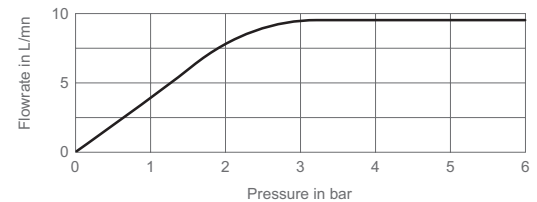

Flow Diagram

Kohler UK

Sales and Technical:

+44 (0) 844 571 0048 (Calls cost 7p per minute plus your phone company's access charge)

info@kohler.co.uk

www.KOHLER.co.uk

THE BOLD LOOK
OF **KOHLER**®