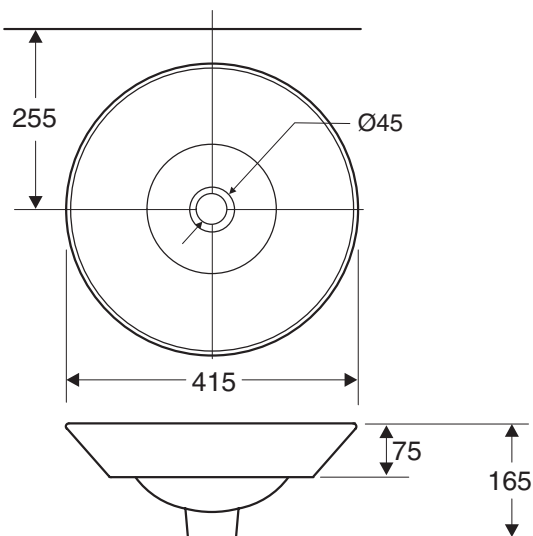

Vessels Conical Bell 410mm

The simple design of this vessel is reminiscent of a classic washbasin. Designed to accommodate partly inset or wall mounted installations. Co-ordinates with Tellieur furniture.

Product	2200D-G Vessels Conical Bell 410x410mm 7715D Basin grid waste 1 1/4" with tailpiece
Colours/finishes	Basin: White (-00), Cobalt blue (-C9), Biscuit (-96) Waste: Polished chrome (-CP), Brushed nickel (-BN), Brushed chrome (-G), French gold (-AF)
Material	Vitreous china
Weight (kg)	7.3
Fixings	Sealant included
Complementary items	Colours/finishes
9655D Vessels wall mounting bracket	Black wrought iron (-NA)
Recommended brassware	Finial, Stillness, Purist
Associated furniture	Tellieur

To order, please use the product code and add the colour/finish reference, eg. -00 for white.

All measurements shown are in millimetres.
Sizes are approximate.

P4867

THE BOLD LOOK
OF **KOHLER**

Kohler Co. Cromwell Road Cheltenham Gloucestershire GL52 5EP United Kingdom
Telephone +44 (0) 870 850 5551
Facsimile +44 (0) 870 850 5552
www.kohleruk.com