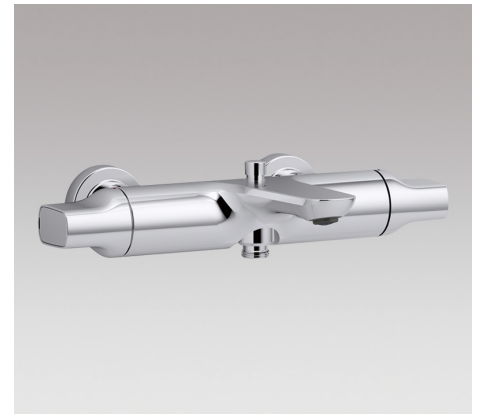

Aleo Thermostatic 2-Handle 2-Hole Wall-Mount Bath/Shower Mixer

72286D

Product Description: Aleo thermostatic 2-handle 2-hole wall-mount bath/shower mixer

Colour/Finish: Polished Chrome

Material: Brass Body

Minimum Pressure: 0.5 bar

Product Weight (kg): 3.1

Fixings Included: Yes

Guarantee (Years): 5

Additional Information: KOHLER® finishes resist corrosion and tarnishing, whilst solid brass construction ensures durability and reliability.