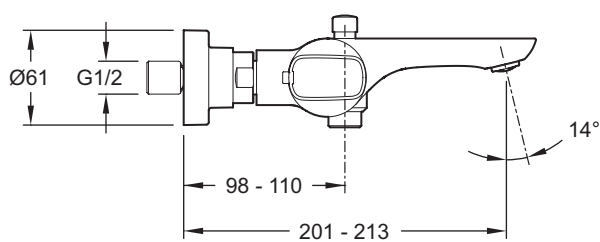

Aleo Thermostatic 2-Handle 2-Hole Wall-Mount Bath/Shower Mixer

72286D

Product Description: Aleo thermostatic 2-handle 2-hole wall-mount bath/shower mixer

Colour/Finish: Polished Chrome

Material: Brass Body

Flow Diagram

Dimensions (mm)

Kohler UK

Sales and Technical: +44 (0) 800 001 4466

info@kohler.co.uk

www.KOHLER.co.uk

THE BOLD LOOK
OF **KOHLER**®