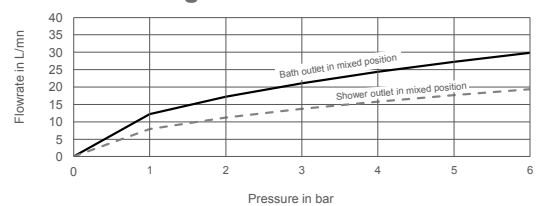

Flow Diagram