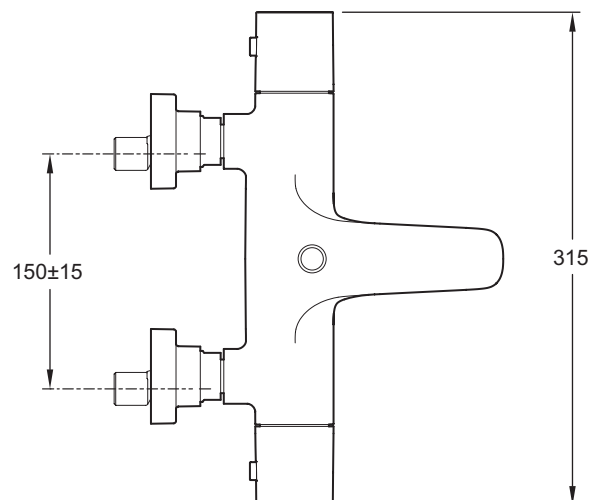

Aleo Thermostatic 2-Handle 2-Hole Wall-Mount Bath/Shower Mixer

72286D

Product Description: Aleo thermostatic 2-handle 2-hole wall-mount bath/shower mixer

Colour/Finish: Polished Chrome

Material: Brass Body

Minimum Pressure: 0.5 bar

Product Weight (kg): 3.1

Fixings Included: Yes

Guarantee (Years): 5

Additional Information: KOHLER® finishes resist corrosion and tarnishing, whilst solid brass construction ensures durability and reliability.

Flow Diagram

Dimensions (mm)

Kohler UK

Sales and Technical: +44 (0) 800 001 4466

info@kohler.co.uk

www.KOHLER.co.uk

THE BOLD LOOK
OF **KOHLER**®