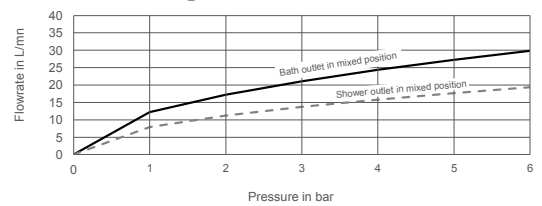

## Aleo Thermostatic 2-Handle 2-Hole Deck-Mount Bath/Shower Mixer

72287D

**Product Description:** Aleo thermostatic 2-handle 2-hole deck-mount bath/shower mixer

**Colour/Finish:** Polished Chrome

**Material:** Brass Body

**Minimum Pressure:** 0.5 bar

**Product Weight (kg):** 3.8

**Fixings Included:** Yes

**Guarantee (Years):** 5

**Additional Information:** KOHLER® finishes resist corrosion and tarnishing, whilst solid brass construction ensures durability and reliability.

Flow Diagram

## Dimensions (mm)