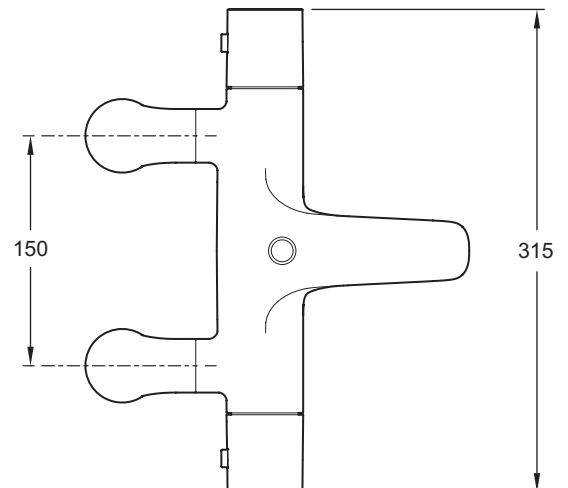

## Aleo Thermostatic 2-Handle 2-Hole Deck-Mount Bath/Shower Mixer

72287D

**Product Description:** Aleo thermostatic 2-handle 2-hole deck-mount bath/shower mixer

**Colour/Finish:** Polished Chrome

**Material:** Brass Body

Flow Diagram

## Dimensions (mm)