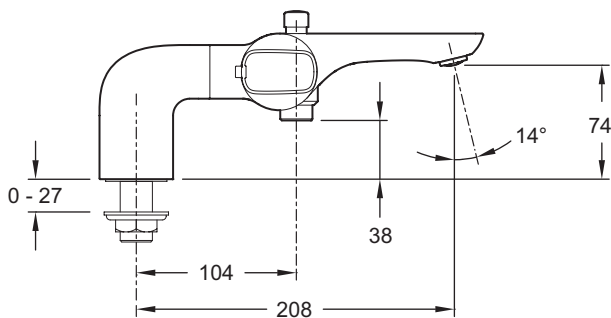

## Aleo Thermostatic 2-Handle 2-Hole Deck-Mount Bath/Shower Mixer

72287D

**Product Description:** Aleo thermostatic 2-handle 2-hole deck-mount bath/shower mixer

**Colour/Finish:** Polished Chrome

**Material:** Brass Body

Flow Diagram

## Dimensions (mm)