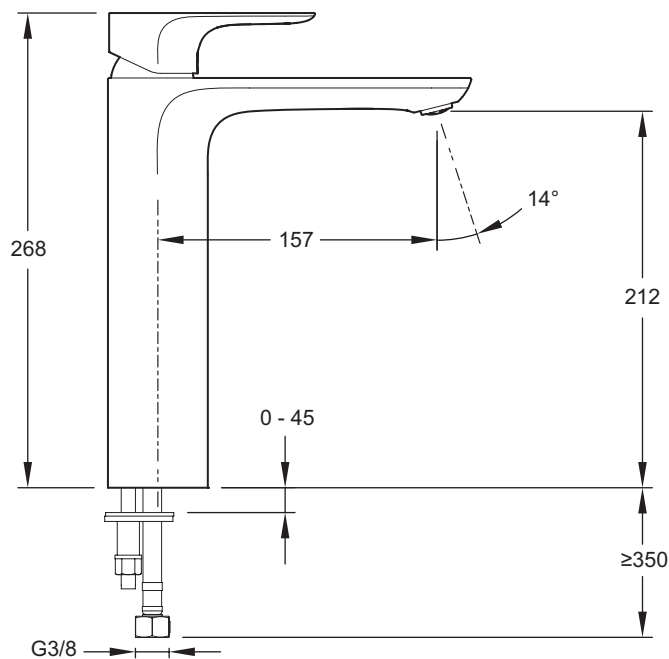

Aleo Tall Single-Lever Monobloc Basin Mixer

72299D / 72298D / C72299D

Product Description: Aleo tall single-lever monobloc basin mixer

72299D-CP Without waste
 72298D-CP Includes pop-up waste
 C72299D-CP With clicker waste

Colour/Finish: Polished Chrome

Material: Brass Body

Minimum Pressure: 0.5 bar

Product Weight (kg): 1.7

Fixings Included: Yes

Guarantee (Years): 5

Additional Information: KOHLER® finishes resist corrosion and tarnishing, whilst solid brass construction ensures durability and reliability.

Dimensions (mm)

Flow Diagram