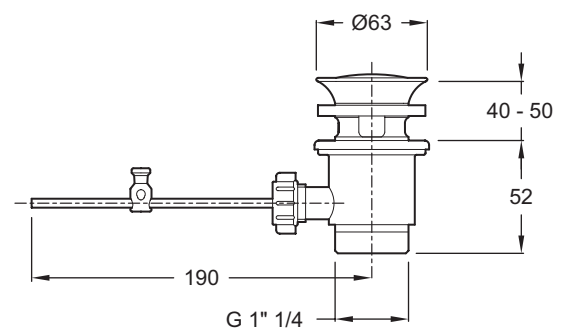

Aleo Single-Lever Monobloc Bidet Mixer

72279D

Product Description: Aleo single-lever monobloc bidet mixer

Colour/Finish: Polished Chrome

Material: Brass Body

Minimum Pressure: 0.5 bar

Product Weight (kg): 2.1

Fixings Included: Yes

Guarantee (Years): 5

Additional Information: KOHLER® finishes resist corrosion and tarnishing, whilst solid brass construction ensures durability and reliability.

Flow Diagram

Dimensions (mm)