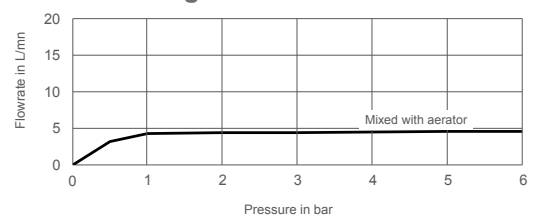

Aleo Single-Lever Monobloc Bidet Mixer

72279D

Product Description: Aleo single-lever monobloc bidet mixer

Colour/Finish: Polished Chrome

Material: Brass Body

Minimum Pressure: 0.5 bar

Product Weight (kg): 2.1

Fixings Included: Yes

Guarantee (Years): 5

Additional Information: KOHLER® finishes resist corrosion and tarnishing, whilst solid brass construction ensures durability and reliability.

Flow Diagram

Dimensions (mm)