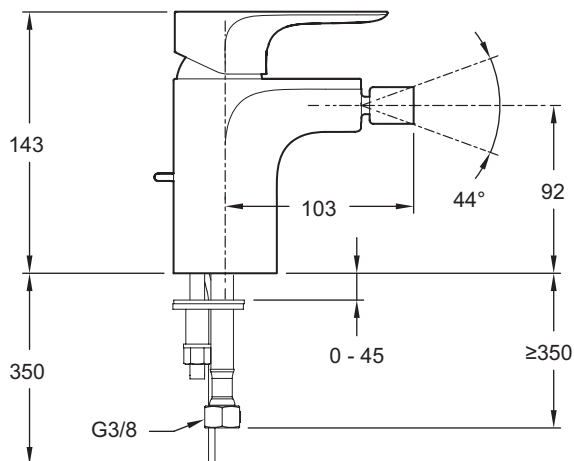

Aleo Single-Lever Monobloc Bidet Mixer

72279D

Product Description: Aleo single-lever monobloc bidet mixer

Colour/Finish: Polished Chrome

Material: Brass Body

Minimum Pressure: 0.5 bar

Product Weight (kg): 2.1

Fixings Included: Yes

Guarantee (Years): 5

Additional Information: KOHLER® finishes resist corrosion and tarnishing, whilst solid brass construction ensures durability and reliability.

Flow Diagram

Dimensions (mm)