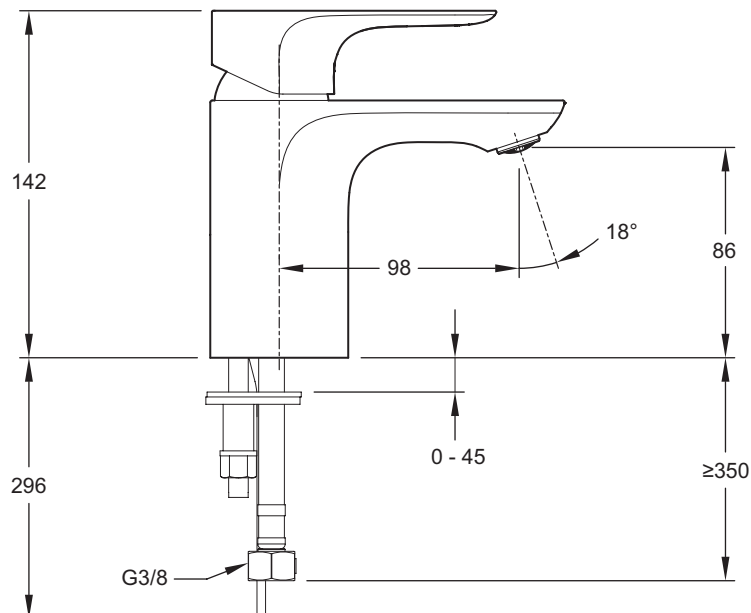

Aleo Single-Lever Monobloc Basin Mixer

72277D / 72275D / C72277D

Product Description: Aleo single-lever monobloc basin mixer

72277D-CP Without waste
72275D-CP Includes pop-up waste
C72277D-CP With clicker waste

Colour/Finish: Polished Chrome

Material: Brass Body

Minimum Pressure: 0.5 bar

Product Weight (kg): 1.1

Fixings Included: Yes

Guarantee (Years): 5

Flow Diagram

Additional Information: KOHLER® finishes resist corrosion and tarnishing, whilst solid brass construction ensures durability and reliability.

Dimensions (mm)

kiwa