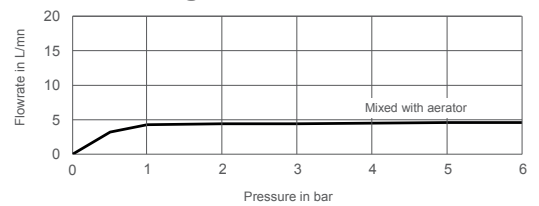

Colour/Finish: Polished Chrome

Material: Brass Body

Minimum Pressure: 0.5 bar

Product Weight (kg): 1.1

Fixings Included: Yes

Guarantee (Years): 5

Flow Diagram

Additional Information: KOHLER® finishes resist corrosion and tarnishing, whilst solid brass construction ensures durability and reliability.