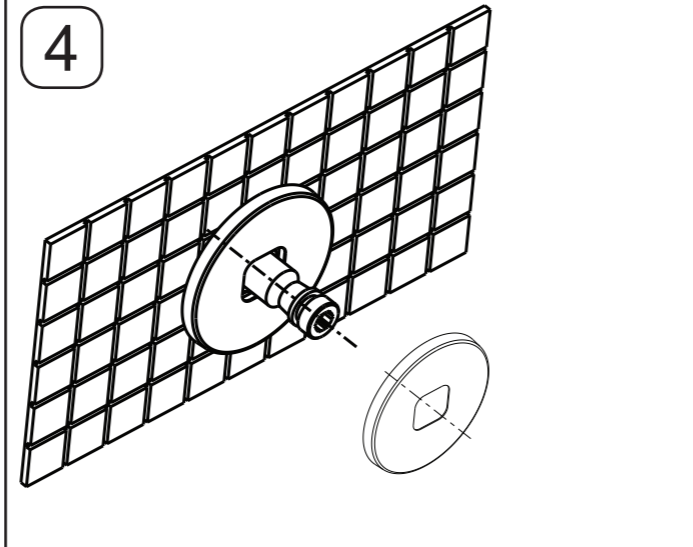

### ROUGH-IN DIMENSIONS

CORRECT INSTALLATION METHOD

INCORRECT INSTALLATION METHOD

**INSTALLATION - ASSEMBLY**

CONNECTOR ASSEMBLY  
FINISH WALL

CONNECTOR ASSEMBLY

CONNECTOR ASSEMBLY

ESCUTCHEON ASSEMBLY

SPOUT ASSEMBLY

SPOUT PRESS AGAINST WALL & TIGHT SET SCREW

**KOHLER®**  
SERVICE PARTS

*JULY*  
&  
*ALEO*

99060IN-CP  
99061IN-CP

JULY BATH SPOUT WITHOUT DIVERTER  
ALEO BATH SPOUT WITHOUT DIVERTER

**SERVICE PARTS**