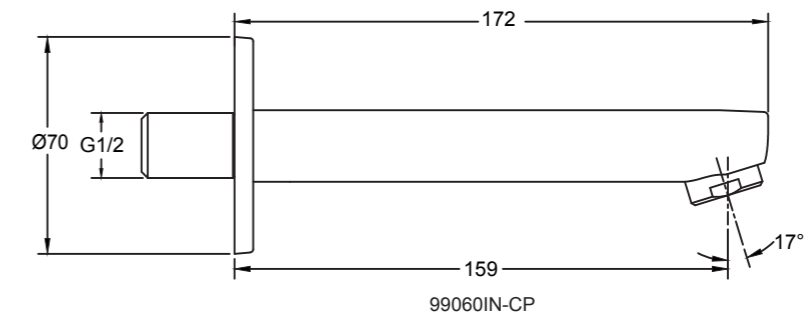

CLEANING INSTRUCTION

KOHLER®

IN

Kohler India Corporation Pvt. Ltd.
6th Floor. Office Block, Ambiance Island, NH-8
Gurgaon - 122002, Haryana, India

Customer Care No : 1800 103 2244
(Toll Free) & +91-124-4319685 / 86
Customer Care Email : indiacustomer@kohler.com
www.kohler.co.in

KOHLER®

INSTALLATION INSTRUCTIONS

JULY
&
ALEO

99060IN-CP
99061IN-CP

JULY BATH SPOUT WITHOUT DIVERTER
ALEO BATH SPOUT WITHOUT DIVERTER

BEFORE YOU BEGIN

All information is based on the latest product information available at the time of publication. Kohler Co. reserves the right to make changes in product characteristics, packaging, or availability at any time without notice.

Please leave these instructions for the consumer. They contain important information.

NOTE:

1. Flush the water supply pipes thoroughly to remove any debris.
2. Observe all local plumbing and building codes.

ROUGH-IN DIMENSIONS

CORRECT INSTALLATION METHOD