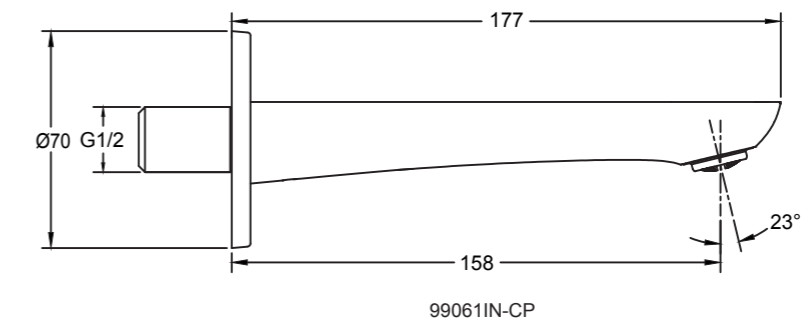

CLEANING INSTRUCTION

KOHLER®

IN

Kohler India Corporation Pvt. Ltd.
6th Floor. Office Block, Ambiance Island, NH-8
Gurgaon - 122002, Haryana, India

Customer Care No : 1800 103 2244
(Toll Free) & +91-124-4319685 / 86
Customer Care Email : indiacustomer@kohler.com
www.kohler.co.in

KOHLER®

INSTALLATION INSTRUCTIONS

JULY
&
ALEO

99060IN-CP
99061IN-CP

JULY BATH SPOUT WITHOUT DIVERTER
ALEO BATH SPOUT WITHOUT DIVERTER

BEFORE YOU BEGIN

All information is based on the latest product information available at the time of publication. Kohler Co. reserves the right to make changes in product characteristics, packaging, or availability at any time without notice.

Please leave these instructions for the consumer. They contain important information.

NOTE:

1. Flush the water supply pipes thoroughly to remove any debris.
2. Observe all local plumbing and building codes.

ROUGH-IN DIMENSIONS

CORRECT INSTALLATION METHOD