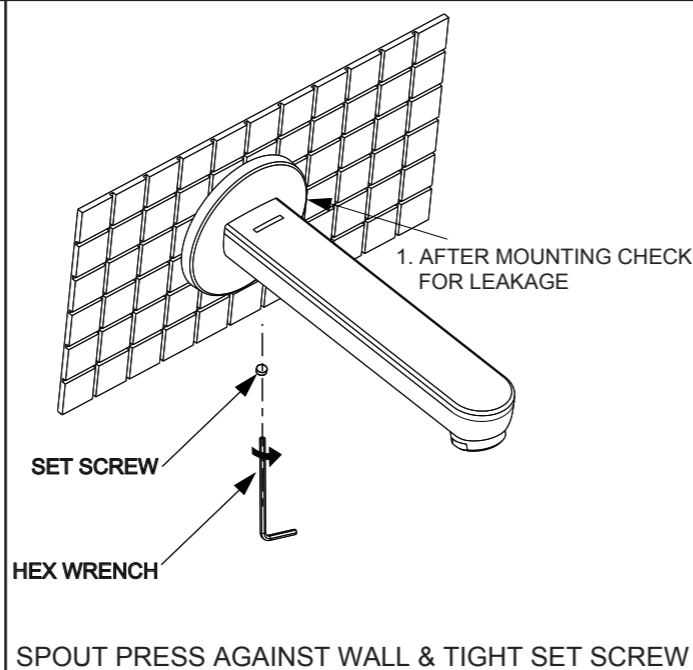

### ROUGH-IN DIMENSIONS

CORRECT INSTALLATION METHOD

INCORRECT INSTALLATION METHOD

**INSTALLATION - ASSEMBLY**

CONNECTOR ASSEMBLY  
FINISH WALL

CONNECTOR ASSEMBLY

CONNECTOR ASSEMBLY

ESCUTCHEON ASSEMBLY

SPOUT ASSEMBLY

SPOUT PRESS AGAINST WALL & TIGHT SET SCREW

**KOHLER®**  
SERVICE PARTS

*JULY*  
&  
*ALEO*

99060IN-CP  
99061IN-CP

JULY BATH SPOUT WITHOUT DIVERTER  
ALEO BATH SPOUT WITHOUT DIVERTER

**SERVICE PARTS**