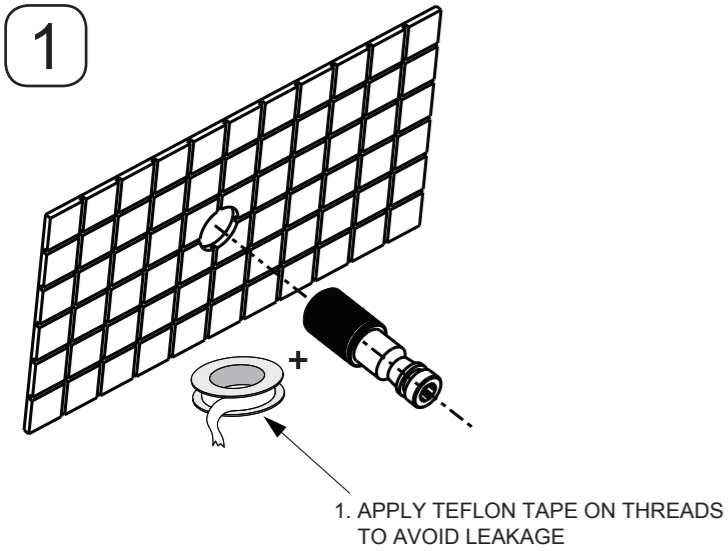

### ROUGH-IN DIMENSIONS

CORRECT INSTALLATION METHOD

INCORRECT INSTALLATION METHOD

**INSTALLATION - ASSEMBLY**

CONNECTOR ASSEMBLY  
FINISH WALL

CONNECTOR ASSEMBLY

CONNECTOR ASSEMBLY

ESCUTCHEON ASSEMBLY

SPOUT ASSEMBLY

SPOUT PRESS AGAINST WALL & TIGHT SET SCREW

**KOHLER®**  
SERVICE PARTS

*JULY*  
&  
*ALEO*

99060IN-CP  
99061IN-CP

JULY BATH SPOUT WITHOUT DIVERTER  
ALEO BATH SPOUT WITHOUT DIVERTER

**SERVICE PARTS**