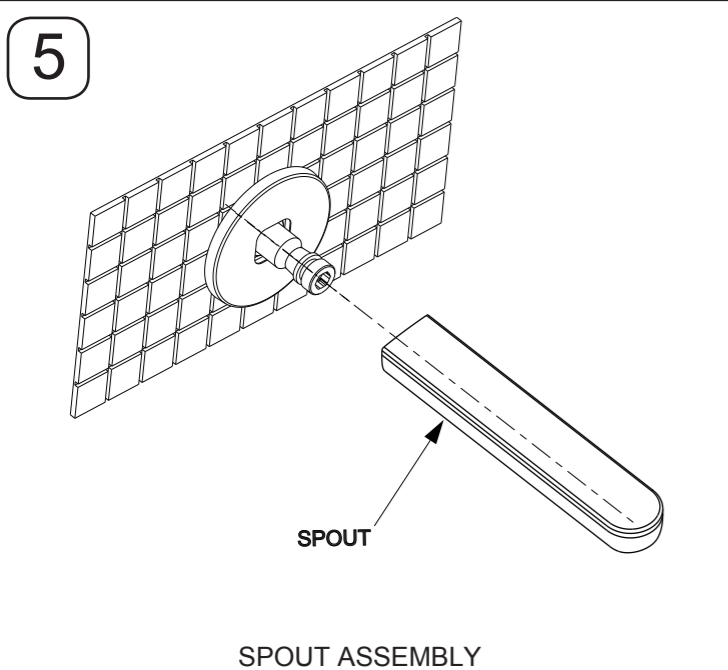

### ROUGH-IN DIMENSIONS

CORRECT INSTALLATION METHOD

INCORRECT INSTALLATION METHOD

**INSTALLATION - ASSEMBLY**

CONNECTOR ASSEMBLY  
FINISH WALL

CONNECTOR ASSEMBLY

CONNECTOR ASSEMBLY

ESCUTCHEON ASSEMBLY

SPOUT ASSEMBLY

SPOUT PRESS AGAINST WALL & TIGHT SET SCREW

**KOHLER®**  
SERVICE PARTS

*JULY*  
&  
*ALEO*

99060IN-CP  
99061IN-CP

JULY BATH SPOUT WITHOUT DIVERTER  
ALEO BATH SPOUT WITHOUT DIVERTER

**SERVICE PARTS**