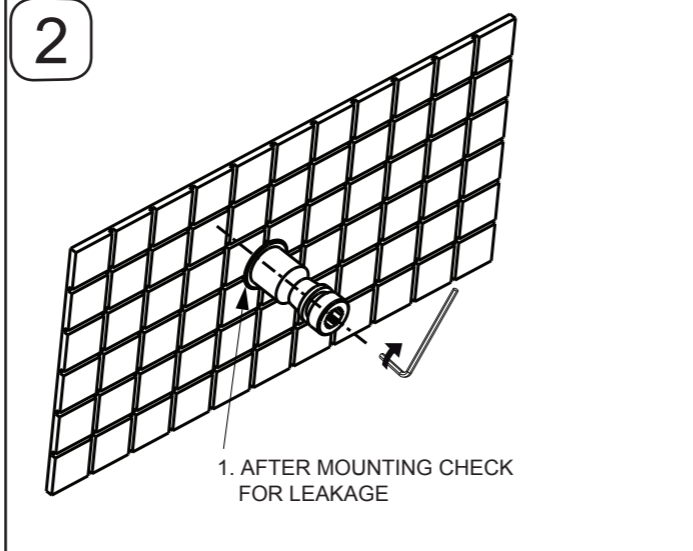

### ROUGH-IN DIMENSIONS

CORRECT INSTALLATION METHOD

INCORRECT INSTALLATION METHOD

**INSTALLATION - ASSEMBLY**

CONNECTOR ASSEMBLY  
FINISH WALL

CONNECTOR ASSEMBLY

CONNECTOR ASSEMBLY

ESCUTCHEON ASSEMBLY

SPOUT ASSEMBLY

SPOUT PRESS AGAINST WALL & TIGHT SET SCREW

**KOHLER®**  
SERVICE PARTS

*JULY*  
&  
*ALEO*

99060IN-CP  
99061IN-CP

JULY BATH SPOUT WITHOUT DIVERTER  
ALEO BATH SPOUT WITHOUT DIVERTER

**SERVICE PARTS**