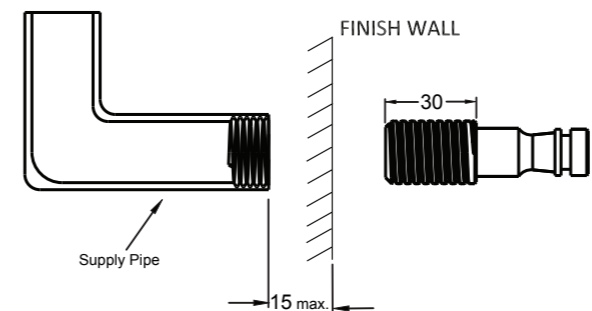

CLEANING INSTRUCTION

KOHLER®

IN

Kohler India Corporation Pvt. Ltd.
6th Floor. Office Block, Ambiance Island, NH-8
Gurgaon - 122002, Haryana, India

Customer Care No : 1800 103 2244
(Toll Free) & +91-124-4319685 / 86
Customer Care Email : indiacustomer@kohler.com
www.kohler.co.in

KOHLER®

INSTALLATION INSTRUCTIONS

JULY
&
ALEO

99060IN-CP
99061IN-CP

JULY BATH SPOUT WITHOUT DIVERTER
ALEO BATH SPOUT WITHOUT DIVERTER

BEFORE YOU BEGIN

All information is based on the latest product information available at the time of publication. Kohler Co. reserves the right to make changes in product characteristics, packaging, or availability at any time without notice.

Please leave these instructions for the consumer. They contain important information.

NOTE:

1. Flush the water supply pipes thoroughly to remove any debris.
2. Observe all local plumbing and building codes.

ROUGH-IN DIMENSIONS

CORRECT INSTALLATION METHOD