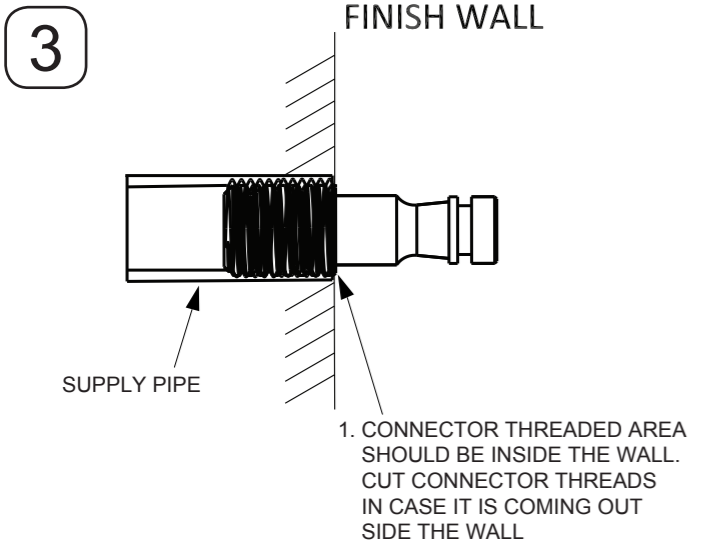

#### NOTE:

1. Flush the water supply pipes thoroughly to remove any debris.
2. Observe all local plumbing and building codes.

### ROUGH-IN DIMENSIONS

CORRECT INSTALLATION METHOD

INCORRECT INSTALLATION METHOD

**INSTALLATION - ASSEMBLY**

CONNECTOR ASSEMBLY  
FINISH WALL

CONNECTOR ASSEMBLY

CONNECTOR ASSEMBLY

ESCUTCHEON ASSEMBLY

SPOUT ASSEMBLY

SPOUT PRESS AGAINST WALL & TIGHT SET SCREW

**KOHLER®**  
SERVICE PARTS

*JULY*  
&  
*ALEO*

99060IN-CP  
99061IN-CP

JULY BATH SPOUT WITHOUT DIVERTER  
ALEO BATH SPOUT WITHOUT DIVERTER

**SERVICE PARTS**