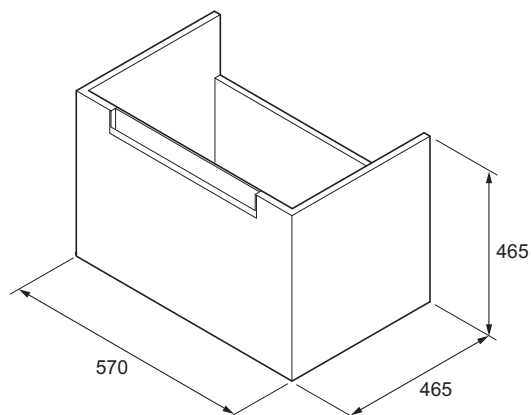

Dimensions (mm)

Kohler UK

Sales and Technical: +44 (0) 844 571 0048

info@kohler.co.uk

www.KOHLER.co.uk

THE BOLD LOOK
OF **KOHLER**®