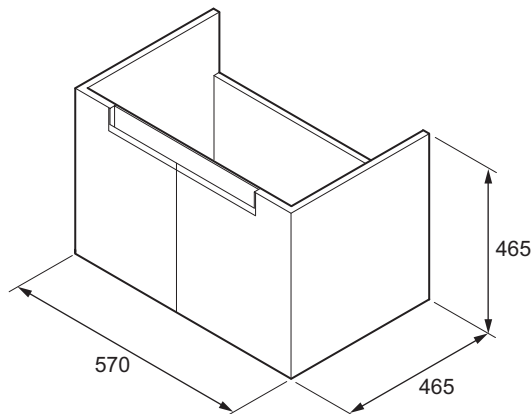

Dimensions (mm)

Kohler UK

Sales and Technical:

+44 (0) 844 571 0048 (Calls cost 7p per minute plus your phone company's access charge)

info@kohler.co.uk

www.KOHLER.co.uk

THE BOLD LOOK
OF **KOHLER**®