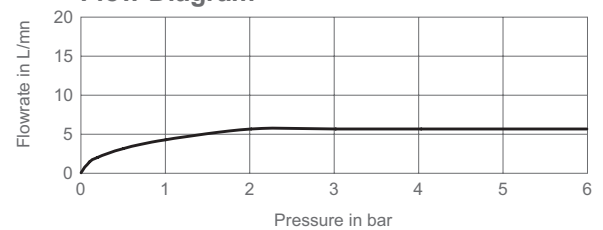

Stillness Single-Lever Monobloc Basin Mixer

979W-4

Product Description: Stillness single-lever monobloc basin mixer, no waste

Colour/Finish: Polished Chrome

Material: Brass Body

Minimum Pressure: 1.0 bar

Product Weight (kg): 1.82

Fixings Included: Yes

Guarantee (Years): 5

Flow Diagram

Additional Information: KOHLER® finishes resist corrosion and tarnishing, whilst solid brass construction ensures durability and reliability.

Dimensions (mm)