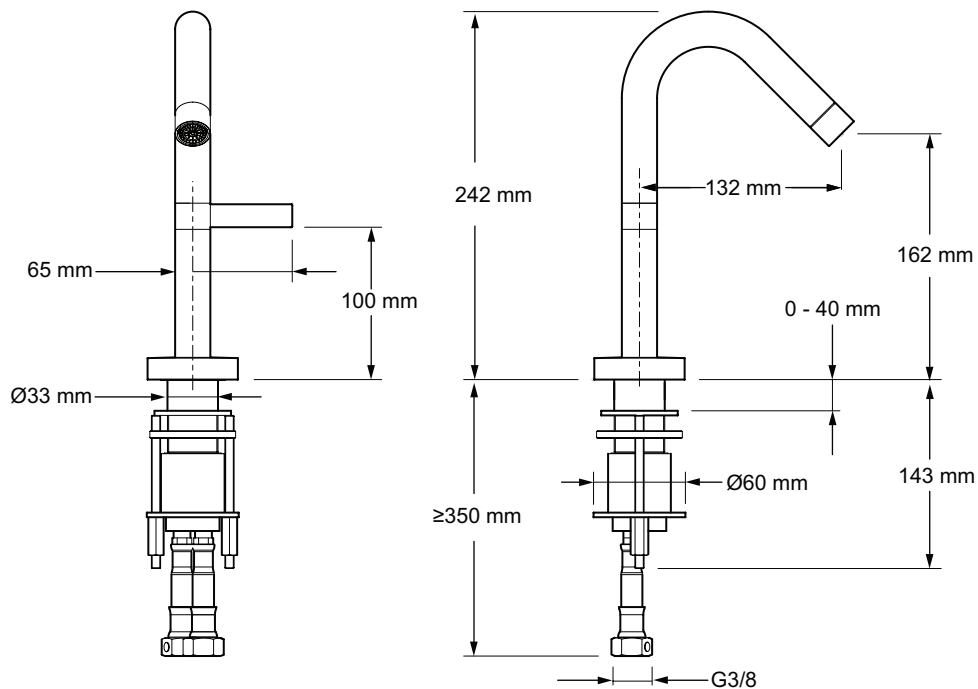

Stillness Single-Lever Monobloc Basin Mixer

979W-4

Product Description: Stillness single-lever monobloc basin mixer, no waste

Colour/Finish: Polished Chrome

Material: Brass Body

Minimum Pressure: 1.0 bar

Product Weight (kg): 1.82

Fixings Included: Yes

Guarantee (Years): 5

Flow Diagram

Additional Information: KOHLER® finishes resist corrosion and tarnishing, whilst solid brass construction ensures durability and reliability.

Dimensions (mm)