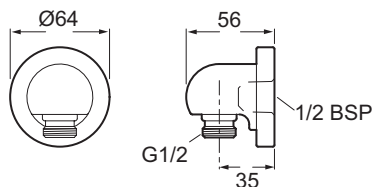

Purist/Stillness Wall-Mount Outlet Elbow

976W

Product Description: Purist/Stillness wall-mount outlet elbow

Product Dimensions: W64 x H64 x D56 mm

Colour/Finish: Polished Chrome

Material: Brass

Product Weight (kg): 0.22

Guarantee (Years): 2

Dimensions (mm)**Kohler UK**

Sales and Technical:

+44 (0) 844 571 0048 (Calls cost 7p per minute plus your phone company's access charge)

info@kohler.co.uk

www.KOHLER.co.uk

THE BOLD LOOK
OF **KOHLER**®