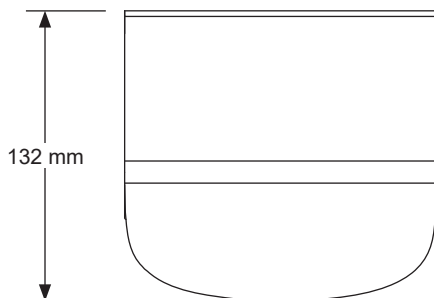

Dimensions (mm):

Kohler UK

Sales and Technical: +44 (0) 800 001 4466

info@kohler.co.uk

www.KOHLER.co.uk

THE BOLD LOOK
OF **KOHLER**®