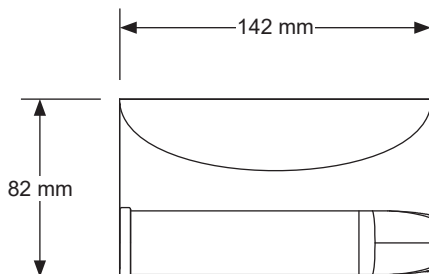

Dimensions (mm):

Kohler UK

Sales and Technical: +44 (0) 800 001 4466

info@kohler.co.uk

www.KOHLER.co.uk

THE BOLD LOOK
OF **KOHLER**®