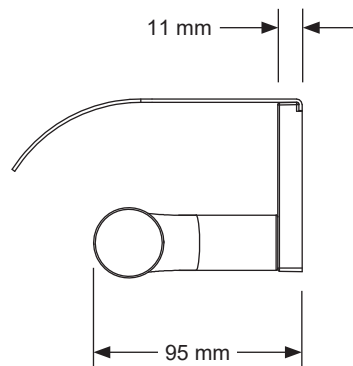

Dimensions (mm):

Kohler UK

Sales and Technical: +44 (0) 800 001 4466

info@kohler.co.uk

www.KOHLER.co.uk

THE BOLD LOOK
OF **KOHLER**®