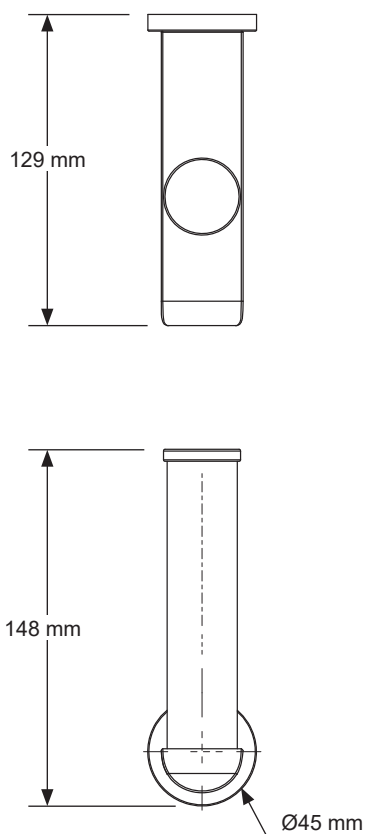

Dimensions (mm):

Kohler UK

Sales and Technical: +44 (0) 800 001 4466

info@kohler.co.uk

www.KOHLER.co.uk

THE BOLD LOOK
OF **KOHLER**®