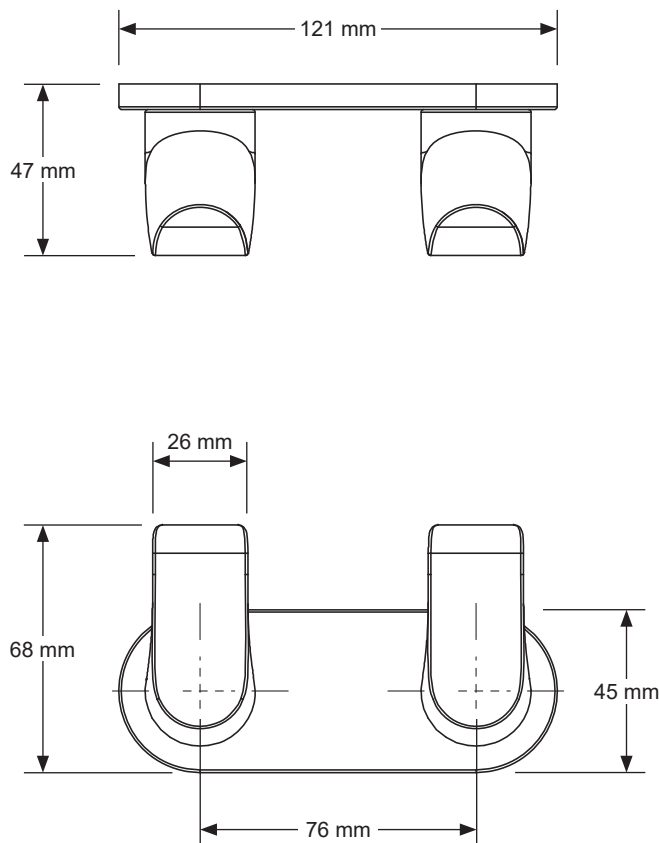

Dimensions (mm):