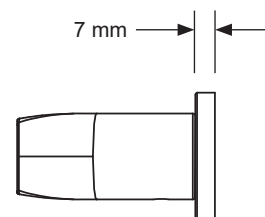

Dimensions (mm):

Kohler UK

Sales and Technical: +44 (0) 800 001 4466

info@kohler.co.uk

www.KOHLER.co.uk

THE BOLD LOOK
OF **KOHLER**®