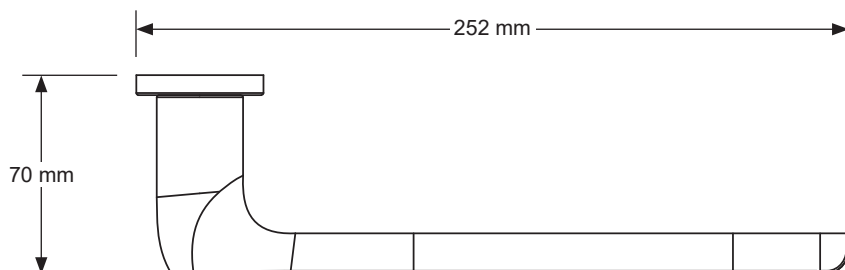

Dimensions (mm):

Kohler UK

Sales and Technical: +44 (0) 800 001 4466

info@kohler.co.uk

www.KOHLER.co.uk

THE BOLD LOOK
OF **KOHLER**®