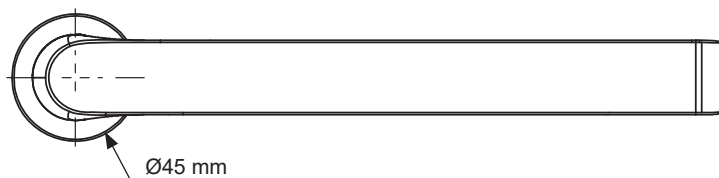

## Avid/Composed Towel Ring

97498T

**Product Description:** Avid/Composed towel ring

**Colour/Finish:** Polished Chrome

**Material:** Brass Body

**Product Weight (kg):** 0.9

**Fixings Included:** Yes

**Guarantee (Years):** 5

**Additional Information:** KOHLER® finishes resist corrosion and tarnishing, whilst solid brass construction ensures durability and reliability.

**Dimensions (mm):****Kohler UK**

Sales and Technical: +44 (0) 800 001 4466