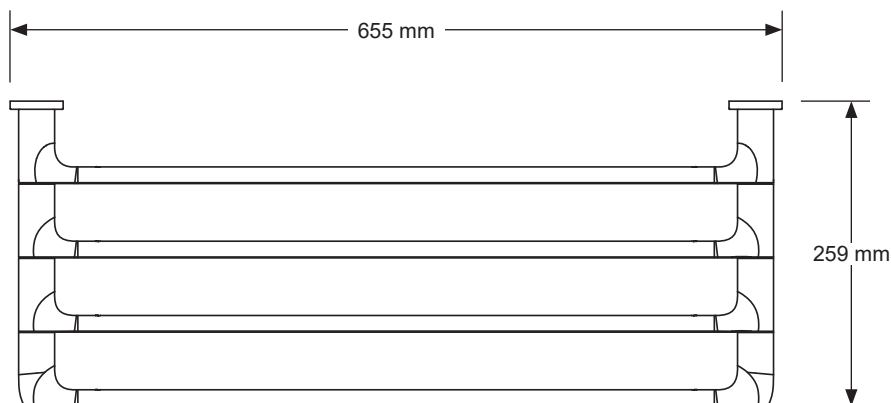

Avid/Composed Double Towel Shelf

97497T

Product Description: Avid/Composed double towel shelf 610mm

Colour/Finish: Polished Chrome

Material: Brass Body

Product Weight (kg): 4.6

Fixings Included: Yes

Guarantee (Years): 5

Additional Information: KOHLER® finishes resist corrosion and tarnishing, whilst solid brass construction ensures durability and reliability.

Dimensions (mm):

Kohler UK

Sales and Technical: +44 (0) 800 001 4466