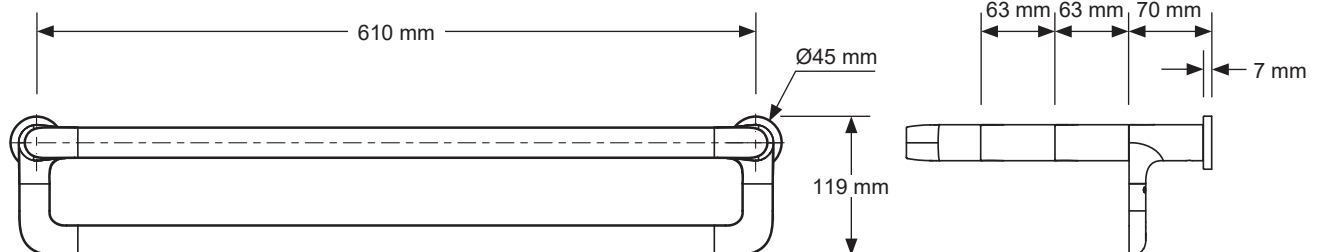

Avid/Composed Double Towel Shelf

97497T

Product Description: Avid/Composed double towel shelf 610mm

Colour/Finish: Polished Chrome

Material: Brass Body

Product Weight (kg): 4.6

Fixings Included: Yes

Guarantee (Years): 5

Additional Information: KOHLER® finishes resist corrosion and tarnishing, whilst solid brass construction ensures durability and reliability.

Dimensions (mm):

Kohler UK

Sales and Technical: +44 (0) 800 001 4466