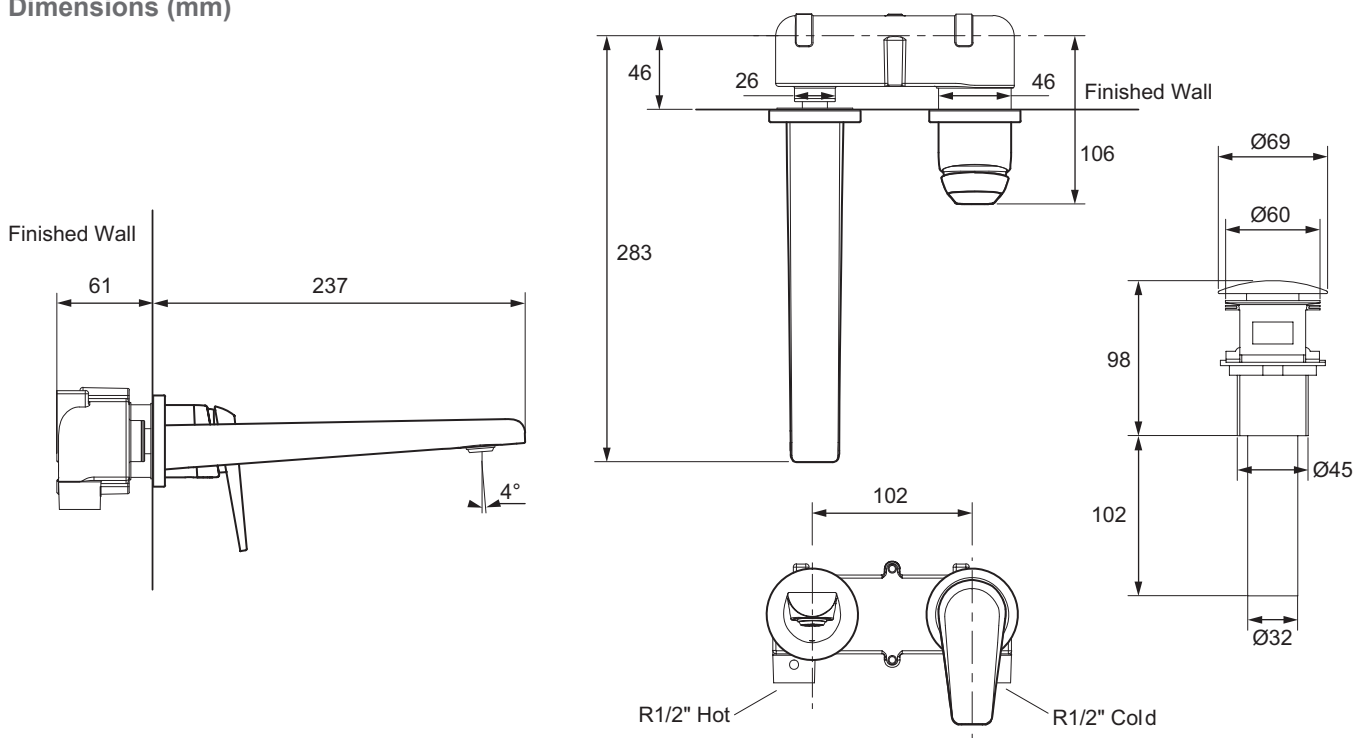

Avid Single-Lever Wall-Mount Basin Mixer

97358D

Product Description:	Avid single-lever wall-mount basin mixer
Colour/Finish:	Polished Chrome
Material:	Brass Body
Minimum Pressure:	0.5 bar
Product Weight (kg):	3.2
Fixings Included:	Yes
Guarantee (Years):	5

Flow Diagram

Additional Information: KOHLER® finishes resist corrosion and tarnishing, whilst solid brass construction ensures durability and reliability.

Dimensions (mm)

Kohler UK

Sales and Technical: +44 (0) 800 001 4466