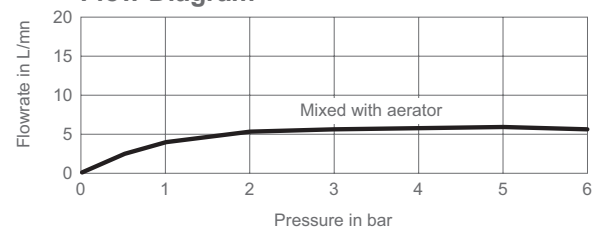

Avid Single-Lever Wall-Mount Basin Mixer

97358D

Product Description:	Avid single-lever wall-mount basin mixer
Colour/Finish:	Polished Chrome
Material:	Brass Body
Minimum Pressure:	0.5 bar
Product Weight (kg):	3.2
Fixings Included:	Yes
Guarantee (Years):	5

Flow Diagram

Additional Information: KOHLER® finishes resist corrosion and tarnishing, whilst solid brass construction ensures durability and reliability.

Dimensions (mm)

Kohler UK

Sales and Technical: +44 (0) 800 001 4466