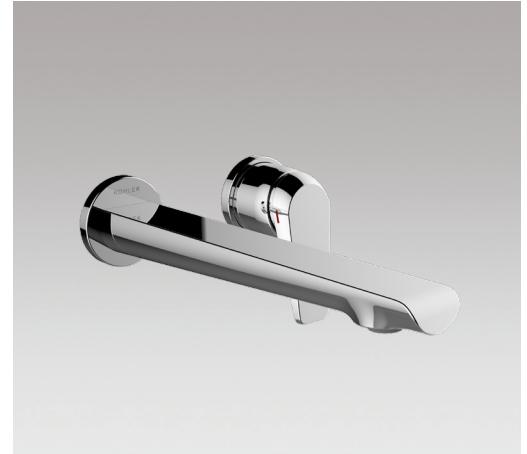

Avid Single-Lever Wall-Mount Basin Mixer

97358D

Product Description:	Avid single-lever wall-mount basin mixer
Colour/Finish:	Polished Chrome
Material:	Brass Body
Minimum Pressure:	0.5 bar
Product Weight (kg):	3.2
Fixings Included:	Yes
Guarantee (Years):	5

Flow Diagram

Additional Information: KOHLER® finishes resist corrosion and tarnishing, whilst solid brass construction ensures durability and reliability.

Dimensions (mm)

Kohler UK

Sales and Technical: +44 (0) 800 001 4466