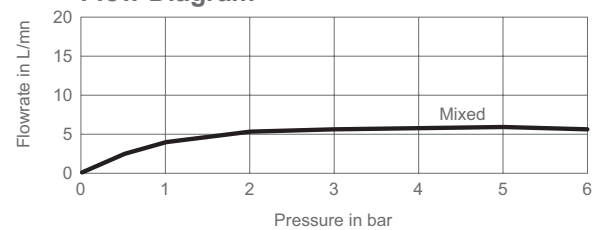

Flow Diagram