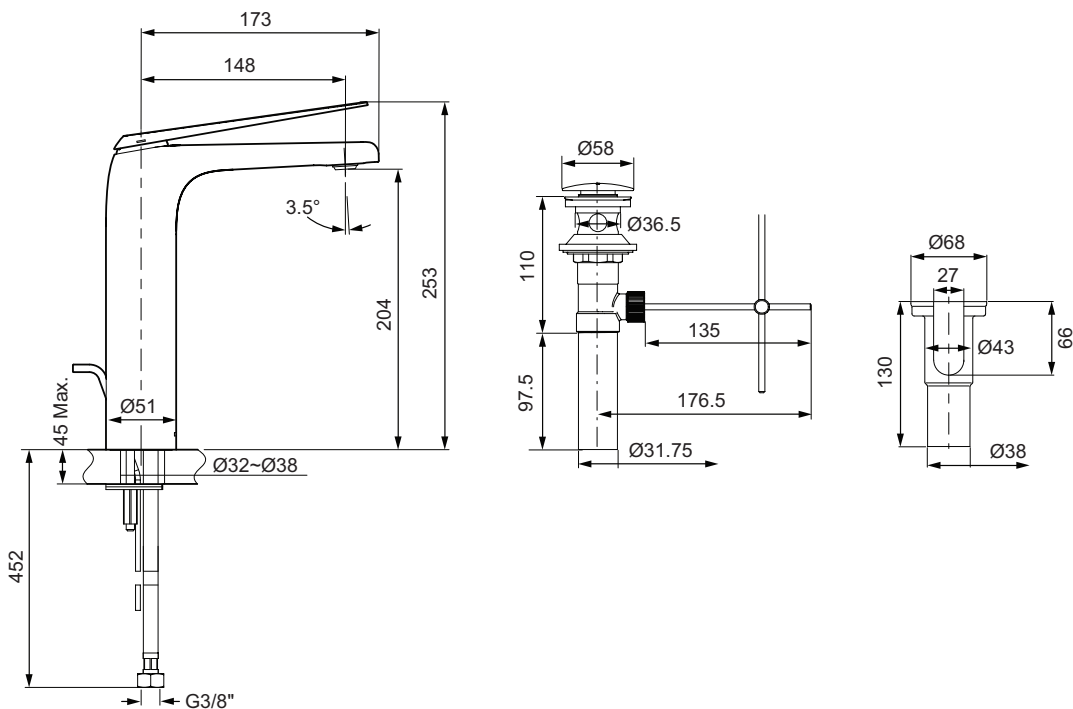

Avid Tall Single-Lever Monobloc Basin Mixer

97347D / 97347D-ND / C97347D-ND

Product Description: Avid tall single-lever monobloc basin mixer

97347D-CP Includes pop-up waste
 97347D-ND-CP Without waste
 C97347D-ND-CP With clicker waste

Colour/Finish: Polished Chrome

Material: Brass Body

Minimum Pressure: 1.0 bar

Product Weight (kg): 2.3

Fixings Included: Yes

Guarantee (Years): 5

Additional Information: KOHLER® finishes resist corrosion and tarnishing, whilst solid brass construction ensures durability and reliability.

Flow Diagram

Dimensions (mm)

kiwa

Kohler UK

Sales and Technical: +44 (0) 800 001 4466

info@kohler.co.uk

www.KOHLER.co.uk

THE BOLD LOOK
 OF **KOHLER**®