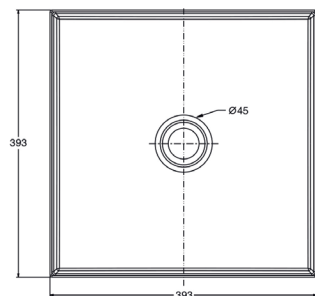

Collection: MICA

Finish*:

0 - White US

Features

- Dimensions: 39 x 39 cm
- Material: Ceramic
- without overflow
- Weight: 10 kg
- Installation type: Countertop

Technical drawing

Product Specification: Square vessel 39 cm. 90011D. Collection: MICA. Dimensions: 39 x 39 cm. Weight: 10 kg. Material: Ceramic. Installation type: Countertop. without overflow.