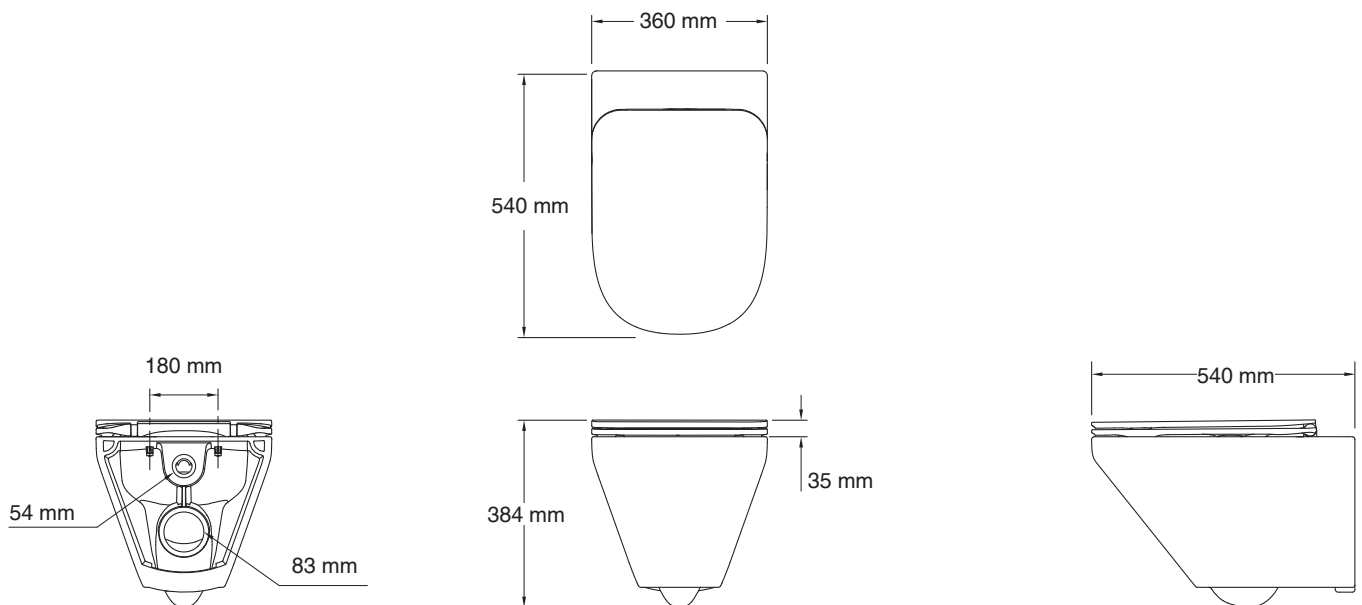

ModernLife™ Wall Hung Rimless WC Pan

7725W

Product Description:	ModernLife wall hung rimless WC pan	
Required items:	4179W-NA	Hydro-Tower 300 wall frame with 3.4/5L cistern
	8857T-CP	Bevel flush plate
	77168IN-UF-0	Slim, slow close, quick release WC seat
Colour/Finish:	White	
Product Dimensions:	540 mm Projection	
Material:	Vitreous China	
Product Weight (kg):	25	
Fixings Included:	Yes	
Guarantee (Years):	25	

Dimensions (mm):**Kohler UK**

Sales and Technical: +44 (0) 800 001 4466

info@kohler.co.uk

www.KOHLER.co.uk

THE BOLD LOOK
OF **KOHLER**®