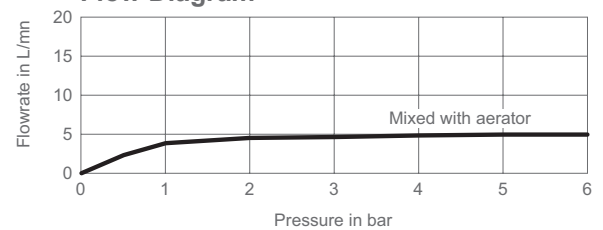

Flow Diagram