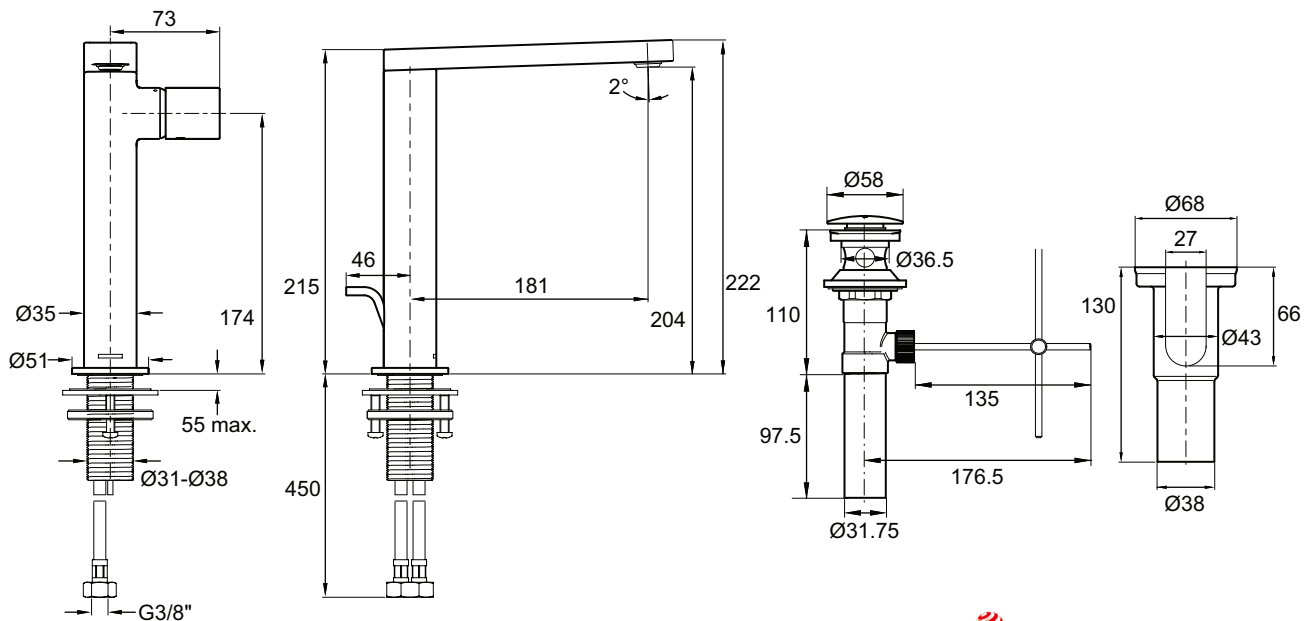

## Composed Tall Single-Lever Monobloc Basin Mixer, Side Handle

73159D / 73159D-ND / C73159D-ND

**Product Description:** Composed tall single-lever monobloc basin mixer, side handle

73159D-CP Includes pop-up waste  
73159D-ND-CP Without waste  
C73159D-ND-CP With clicker waste

**Colour/Finish:** Polished Chrome

**Material:** Brass Body

**Minimum Pressure:** 0.5 bar

**Product Weight (kg):** 3.5 - Pop-up waste  
3.0 - Without waste  
3.6 - Clicker waste

**Fixings Included:** Yes

**Guarantee (Years):** 5

### Dimensions (mm)

**kiwa**