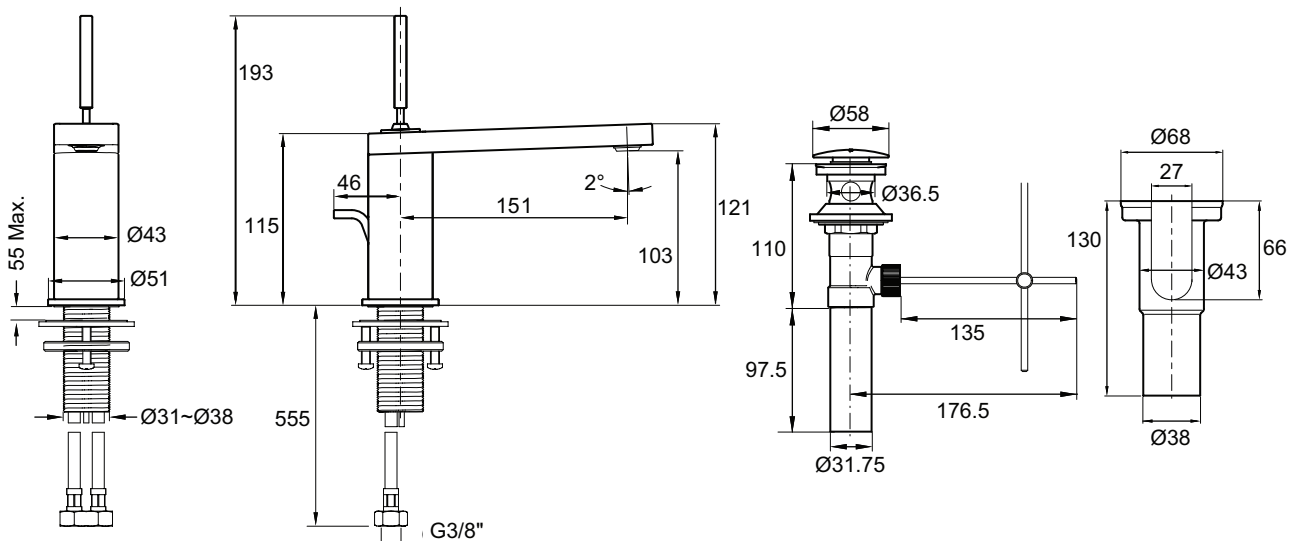

## Composed Single-Lever Monobloc Basin Mixer, Joystick Handle

73158D / 73158D-ND / C73158D-ND

**Product Description:** Composed single-lever monobloc basin mixer, joystick handle

73158D-CP Includes pop-up waste  
73158D-ND-CP Without waste  
C73158D-ND-CP With clicker waste

**Colour/Finish:** Polished Chrome

**Material:** Brass Body

**Minimum Pressure:** 0.5 bar

**Product Weight (kg):** 1.9 - Pop-up waste  
1.5 - Without waste  
2.1 - Clicker waste

**Fixings Included:** Yes

**Guarantee (Years):** 5

### Dimensions (mm)

**kiwa**