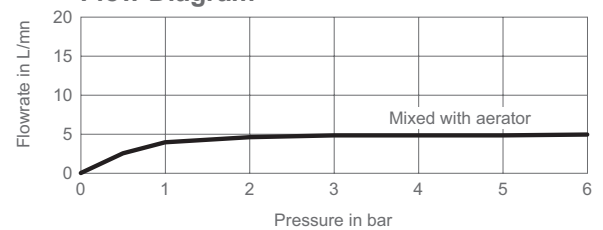

Flow Diagram