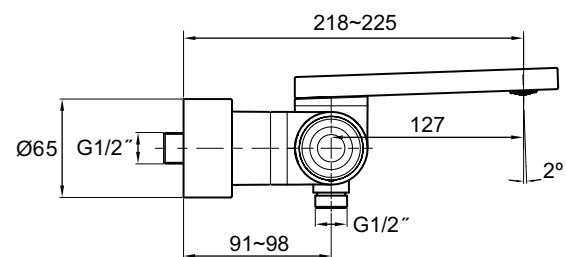

Composed Thermostatic 2-Handle 2-Hole Wall-Mount Bath/Shower Mixer

73110D

Product Description: Composed thermostatic 2-handle 2-hole wall-mount bath/shower mixer

Colour/Finish: Polished Chrome

Material: Brass Body

Minimum Pressure: 0.5 bar

Product Weight (kg): 3.2

Fixings Included: Yes

Guarantee (Years): 5

Flow Diagram

Additional Information: KOHLER® finishes resist corrosion and tarnishing, whilst solid brass construction ensures durability and reliability.

Dimensions (mm)

kiwa

Kohler UK

Sales and Technical: +44 (0) 800 001 4466

info@kohler.co.uk

www.KOHLER.co.uk

THE BOLD LOOK
OF **KOHLER**®