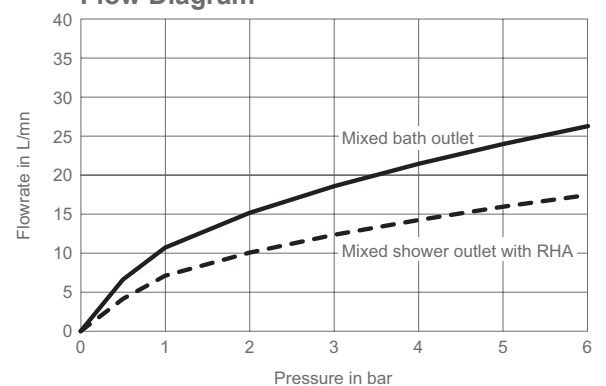

Composed Thermostatic 2-Handle 2-Hole Wall-Mount Bath/Shower Mixer

73110D

Product Description: Composed thermostatic 2-handle 2-hole wall-mount bath/shower mixer

Colour/Finish: Polished Chrome

Material: Brass Body

Minimum Pressure: 0.5 bar

Product Weight (kg): 3.2

Fixings Included: Yes

Guarantee (Years): 5

Flow Diagram

Additional Information: KOHLER® finishes resist corrosion and tarnishing, whilst solid brass construction ensures durability and reliability.