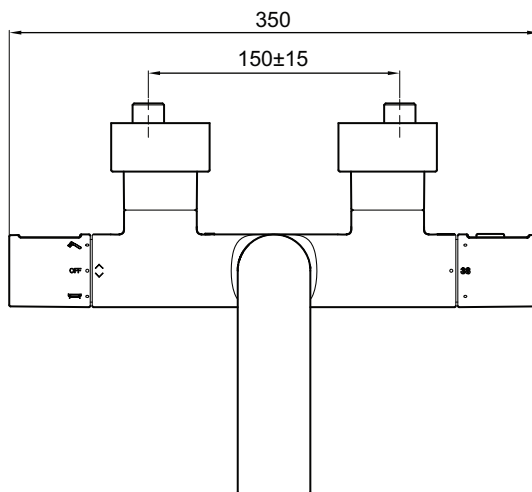

Composed Thermostatic 2-Handle 2-Hole Wall-Mount Bath/Shower Mixer

73110D

Product Description: Composed thermostatic 2-handle 2-hole wall-mount bath/shower mixer

Colour/Finish: Polished Chrome

Material: Brass Body

Minimum Pressure: 0.5 bar

Product Weight (kg): 3.2

Fixings Included: Yes

Guarantee (Years): 5

Flow Diagram

Additional Information: KOHLER® finishes resist corrosion and tarnishing, whilst solid brass construction ensures durability and reliability.

Dimensions (mm)

kiwa

Kohler UK

Sales and Technical: +44 (0) 800 001 4466

info@kohler.co.uk

www.KOHLER.co.uk

THE BOLD LOOK
OF **KOHLER**®