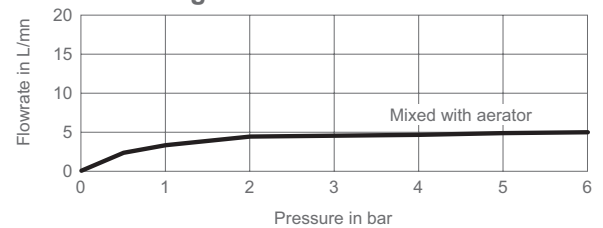

## Composed Single-Lever Wall-Mount Basin Mixer

73061D

<b>Product Description:</b>	Composed single-lever wall-mount basin mixer
<b>Colour/Finish:</b>	Polished Chrome
<b>Material:</b>	Brass Body
<b>Minimum Pressure:</b>	0.5 bar
<b>Product Weight (kg):</b>	3.1
<b>Fixings Included:</b>	Yes
<b>Guarantee (Years):</b>	5

Flow Diagram

**Additional Information:** KOHLER® finishes resist corrosion and tarnishing, whilst solid brass construction ensures durability and reliability.

## Dimensions (mm)