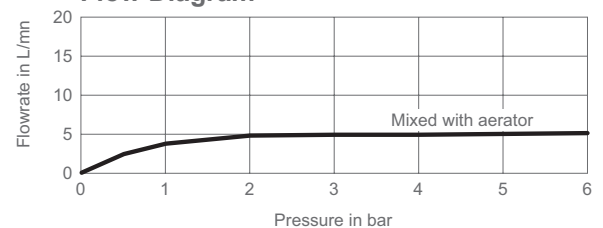

Flow Diagram