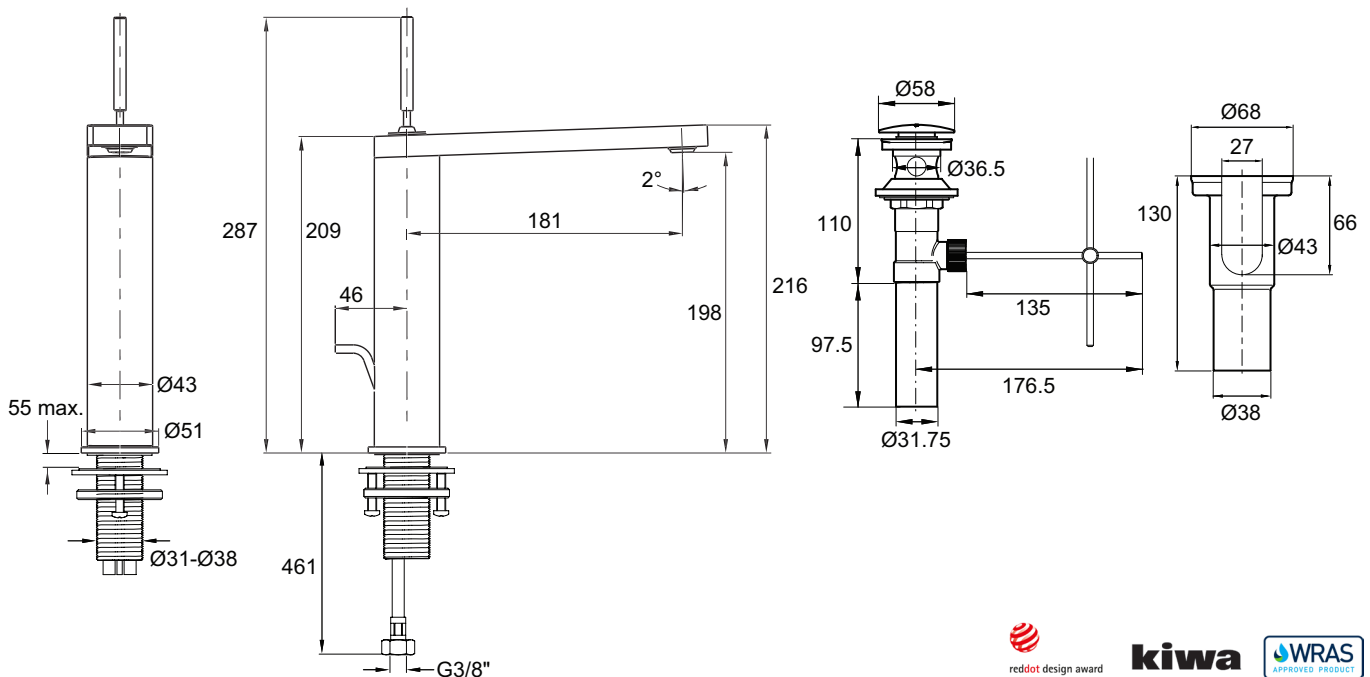

Composed Tall Single-Lever Monobloc Basin Mixer, Joystick Handle

73053D / 73053D-ND / C73053D-ND

Product Description: Composed tall single-lever monobloc basin mixer, joystick handle

73053D-CP Includes pop-up waste
73053D-ND-CP Without waste
C73053D-ND-CP With clicker waste

Colour/Finish: Polished Chrome

Material: Brass Body

Minimum Pressure: 0.5 bar

Product Weight (kg): 3.5 - Pop-up waste
3.0 - Without waste
3.6 - Clicker waste

Fixings Included: Yes

Guarantee (Years): 5

Additional Information: KOHLER® finishes resist corrosion and tarnishing, whilst solid brass construction ensures durability and reliability.

Flow Diagram

Dimensions (mm)

kiwa

Kohler UK

Sales and Technical: +44 (0) 800 001 4466

info@kohler.co.uk

www.KOHLER.co.uk

THE BOLD LOOK
OF **KOHLER**®