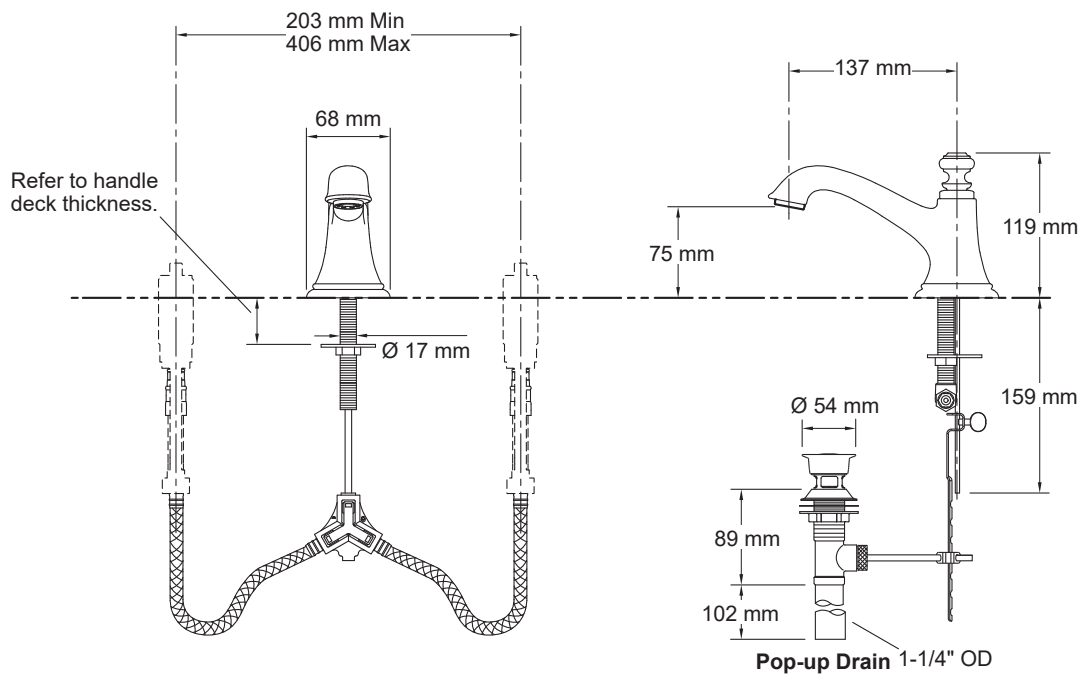

Artifacts Bell Spout

72759W

Product Description:	Artifacts bell spout includes pop-up waste	
Required Item:	98068W-3M	Artifacts prong handles or
	98068W-4	Artifacts lever handles or
	98068W-9M	Artifacts swing lever handles
Colour/Finish:	Polished Chrome	
Material:	Brass Body	
Minimum Pressure:	1.0 bar	
Product Weight (kg):	3.5	
Fixings Included:	Yes	
Guarantee (Years):	5	

Flow Diagram

Additional Information: KOHLER® finishes resist corrosion and tarnishing, whilst solid brass construction ensures durability and reliability.

Dimensions (mm):

Kohler UK
 Sales and Technical: +44 (0) 800 001 4466
 info@kohler.co.uk
 www.KOHLER.co.uk