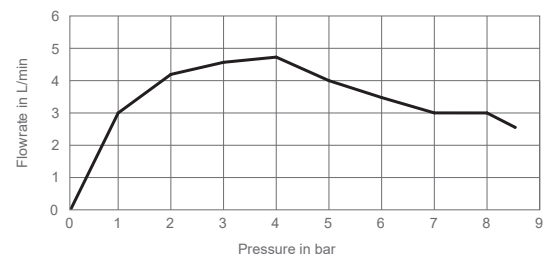

Artifacts Bell Spout

72759W

Product Description:	Artifacts bell spout includes pop-up waste	
Required Item:	98068W-3M	Artifacts prong handles or
	98068W-4	Artifacts lever handles or
	98068W-9M	Artifacts swing lever handles
Colour/Finish:	Polished Chrome	
Material:	Brass Body	
Minimum Pressure:	1.0 bar	
Product Weight (kg):	3.5	
Fixings Included:	Yes	
Guarantee (Years):	5	

Flow Diagram

Additional Information: KOHLER® finishes resist corrosion and tarnishing, whilst solid brass construction ensures durability and reliability.

Dimensions (mm):

Kohler UK
 Sales and Technical: +44 (0) 800 001 4466
 info@kohler.co.uk
 www.KOHLER.co.uk