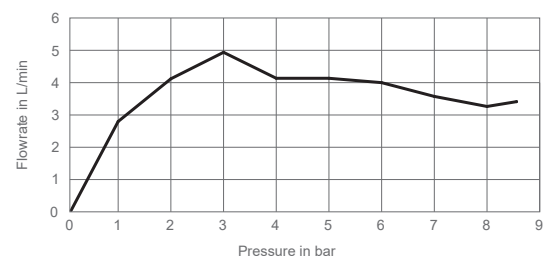

Artifacts Tea Spout

72758W

Product Description:	Artifacts tea spout includes pop-up waste	
Required Item:	98068W-3M	Artifacts prong handles or
	98068W-4	Artifacts lever handles or
	98068W-9M	Artifacts swing lever handles
Colour/Finish:	Polished Chrome	
Material:	Brass Body	
Minimum Pressure:	1.0 bar	
Product Weight (kg):	2.7	
Fixings Included:	Yes	
Guarantee (Years):	5	

Flow Diagram

Additional Information: KOHLER® finishes resist corrosion and tarnishing, whilst solid brass construction ensures durability and reliability.

Dimensions (mm):