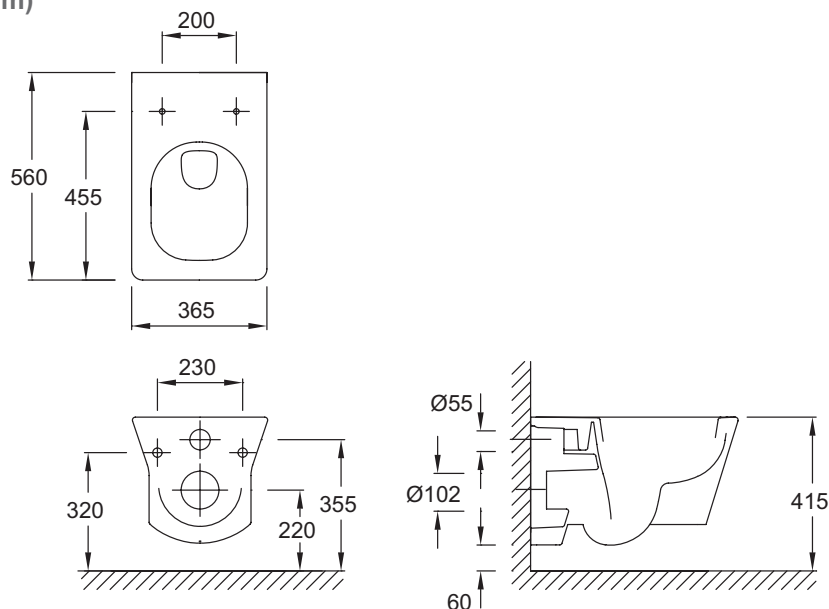

Rêve Wall hung WC pan

5036K

Product Description:	Wall hung WC pan including ergonomic slow close seat
Required Items:	E4313-NF Wall hung support frame with cistern (Suitable for WC's with 230mm fixing centres) 8848K-CP Flush plate
Product Dimensions:	560 mm projection
Colour/Finish:	White
Material:	Vitreous China
Product Weight (kg):	26.5
Fixings Included:	Yes
Guarantee (Years):	25

Additional Information: Most toilet bowl cleaners are safe to use on vitreous china. Follow label directions and use toilet bowl cleaners on the inside of the bowl only.

Dimensions (mm)

Kohler UK

Sales and Technical: +44 (0) 844 571 0048