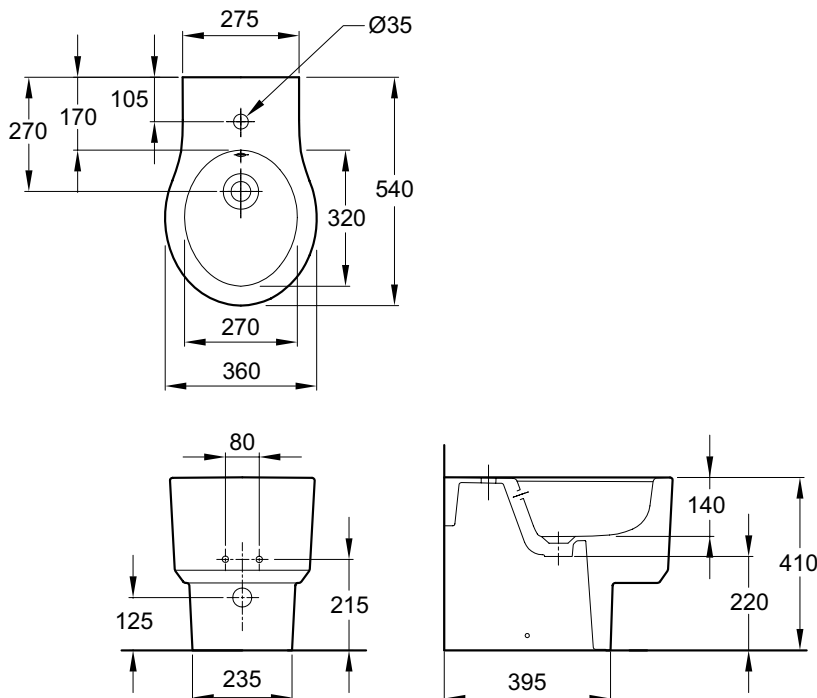

Viragio Floor Standing Back to Wall Bidet

In the Formilia family of forms, Viragio is the centrepiece that anchors the other fixtures. With its element cylindrical shapes and minimalist designs, the Viragio Bidet delivers sleek contemporary style with a substantial look and feel.

Product	5009K Viragio Floor Standing Back to Wall Bidet without Cover
	10169W Viragio Floor Standing Back to Wall Bidet with Slow Close Cover
Colours/finishes	White (-00)
Material	Vitreous china
Weight (kg)	22.3
Fixings	Concealed fixing kit included
Complementary items	4461K Viragio Independent Back to Wall WC
Recommended brassware	Purist, Stillness & Singulier
Design linked items	Formilia Basins & Furniture

Dimensions

(To order, please use the product code and add the colour/finish reference, e.g -00 for white).

All measurements shown are in millimetres.
Sizes are approximate.

THE BOLD LOOK
OF **KOHLER**®

Kohler UK, Cromwell Road, Cheltenham, Gloucestershire, GL52 5EP, United Kingdom
Sales Tel: +44 (0) 844 571 1000 Fax: +44 (0) 844 571 1001
Technical Tel: +44 (0) 151 606 5034 Fax: +44 (0) 151 638 0303
www.kohler.co.uk