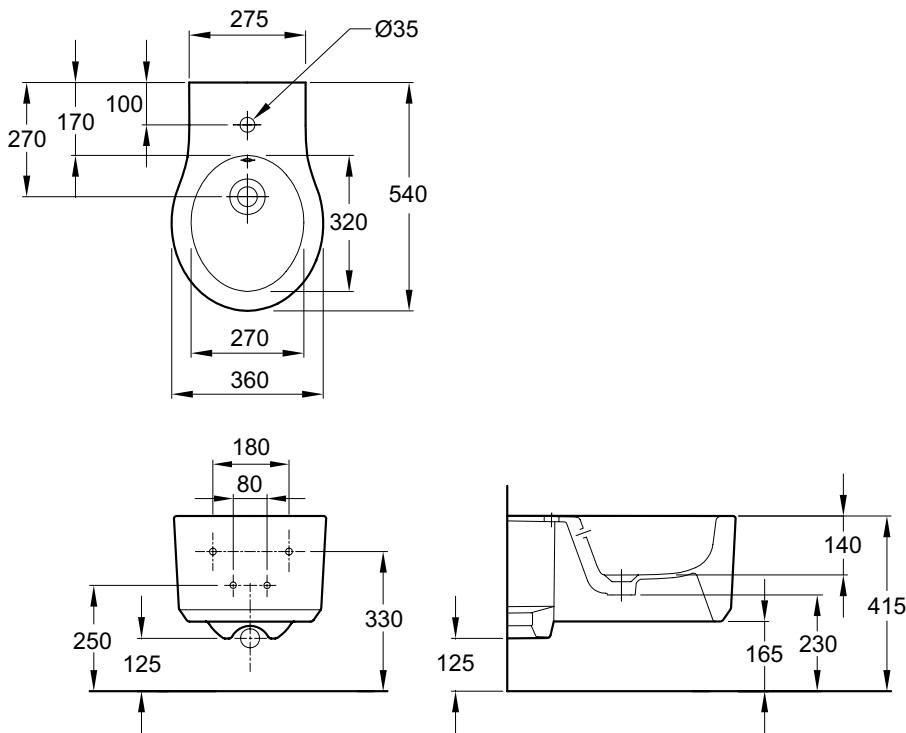

Viragio Wall Hung Bidet

In the Formilia family of forms, Viragio is the centrepiece that anchors the other fixtures. With its element cylindrical shapes and minimalist designs, the Viragio Bidet delivers sleek contemporary style with a substantial look and feel.

Product	5008K Viragio Wall Hung Bidet Without Cover 10168W Viragio Wall Hung Bidet with Slow Close Cover
Colours/finishes	White (-00)
Material	Vitreous china
Weight (kg)	17.9
Fixings	Concealed fixing kit included Wall hung frame not included
Complementary items	4462K Viragio Wall Hung WC Bowl
Recommended brassware	Purist, Stillness & Singulier
Design linked items	Formilia Basins & Furniture

Dimensions

(To order, please use the product code and add the colour/finish reference, e.g -00 for white).

All measurements shown are in millimetres.
Sizes are approximate.

THE BOLD LOOK
OF **KOHLER**®

Kohler UK, Cromwell Road, Cheltenham, Gloucestershire, GL52 5EP, United Kingdom
Sales Tel: +44 (0) 844 571 1000 Fax: +44 (0) 844 571 1001
Technical Tel: +44 (0) 151 606 5034 Fax: +44 (0) 151 638 0303
www.kohler.co.uk