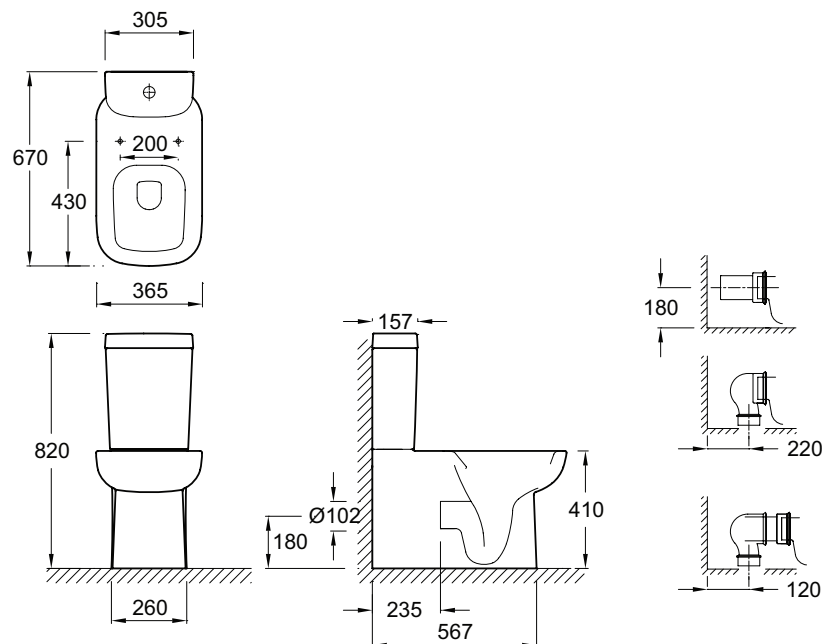

Replay concealed close coupled WC pan

4974K

Product Description: Replay concealed close coupled WC pan

Required Items: 1992K-00 3/6L Dual flush cistern
4846K-00 2.6/4L Dual flush cistern
4964K-00 Standard seat

Recommended Item: 4965K-00 Slow close seat
8319K-00 Standard quick release seat
8320K-00 Slow close quick release seat

Product Dimensions: 670 mm projection

Material: Vitreous China

Colour/Finish: White

Product Weight (kg): 33, Both cisterns 10.9

Fixings Included: Yes

Guarantee (Years): 25

Additional Information: Most toilet bowl cleaners are safe to use on vitreous china. Follow label directions and use toilet bowl cleaners on the inside of the bowl only. Do not use in-tank toilet cleaners as they damage the flush valve and other working parts.

Dimensions (mm)

Kohler UK

Sales and Technical: +44 (0) 844 571 0048
Calls cost 7p per minute plus your phone company's access charge.
info@kohler.co.uk
www.KOHLER.co.uk

THE BOLD LOOK
OF **KOHLER**®