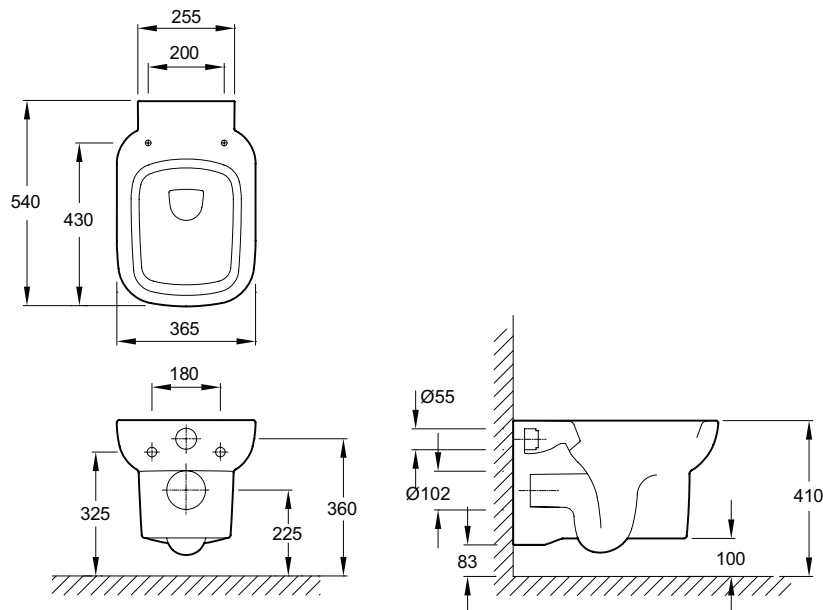

## Replay Wall hung WC pan

4843K

**Product Description:** Wall hung WC pan

**Required Items:** E4313-NF Wall frame with 3/6L cistern, 1150mm high (Suitable for WC's with 180mm fixing centres)  
8848K-CP Flush plate  
4964K-00 Standard seat

**Recommended Item:** 4965K-00 Slow close seat

**Product Dimensions:** 540 mm projection

**Colour/Finish:** White

**Material:** Vitreous China

**Product Weight (kg):** 25

**Fixings Included:** No

**Guarantee (Years):** 25

## Dimensions (mm)