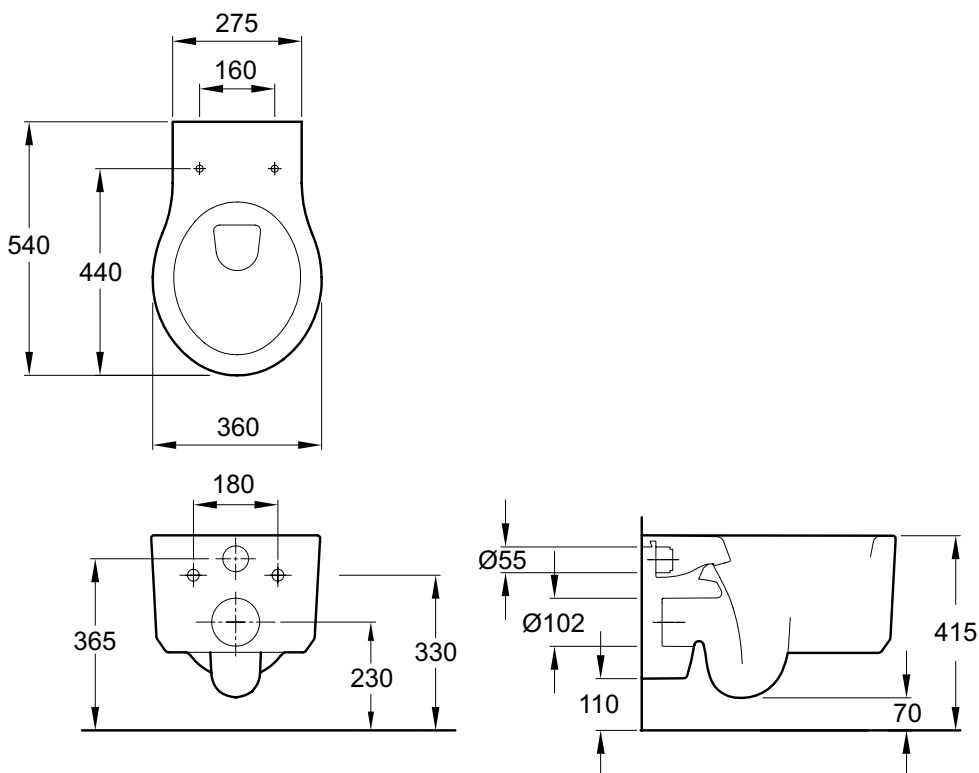

Viragio Wall Hung WC Bowl

In the Formilia family of forms, Viragio is the centrepiece that anchors the other fixtures. With its element cylindrical shapes and minimalist designs, the Viragio WC delivers sleek contemporary style with a substantial look and feel.

Product	4462K Viragio Wall Hung WC Bowl with Slow Close Seat
Colours/finishes	White (-00)
Material	Vitreous china
Weight (kg)	25.5
Fixings	Concealed fixing kit included Wall Hung Frame not included
Complementary items	5008K Viragio Wall Hung Bidet Without Cover 10168W Viragio Wall Hung Bidet with Slow Close Cover
Design linked items	Formilia Basins & Furniture

Dimensions

(To order, please use the product code and add the colour/finish reference, e.g -00 for white).

All measurements shown are in millimetres.
Sizes are approximate.

THE BOLD LOOK
OF **KOHLER**®

Kohler UK, Cromwell Road, Cheltenham, Gloucestershire, GL52 5EP, United Kingdom
Sales Tel: +44 (0) 844 571 1000 Fax: +44 (0) 844 571 1001
Technical Tel: +44 (0) 151 606 5034 Fax: +44 (0) 151 638 0303
www.kohler.co.uk