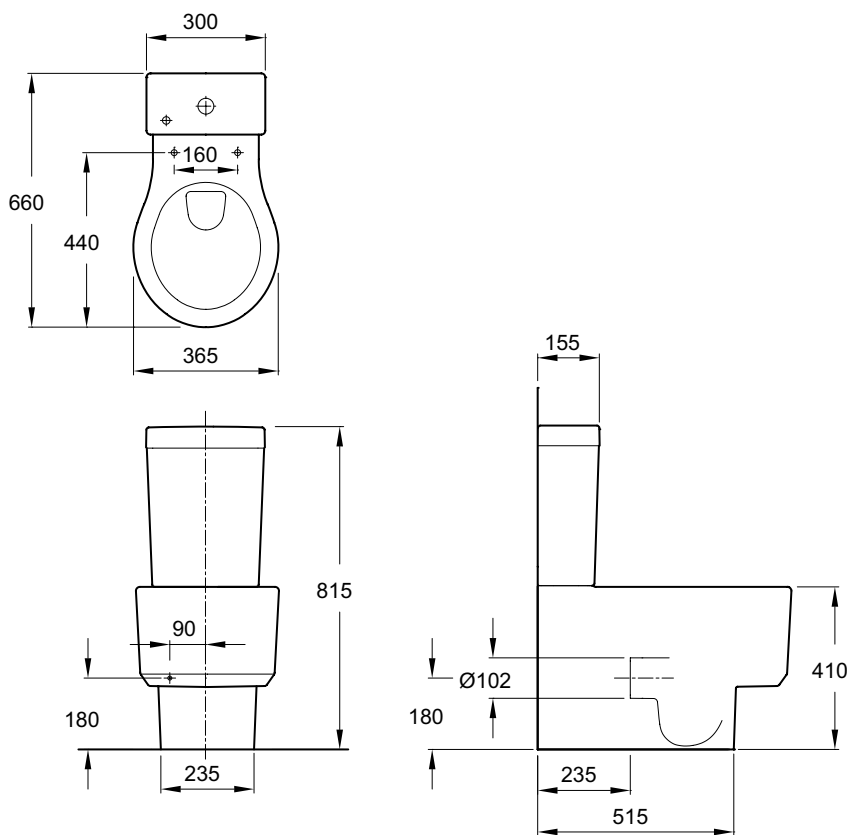

Viragio Vario WC Bowl with Slow Close Seat

In the Formilia family of forms, Viragio is the centrepiece that anchors the other fixtures. With its element cylindrical shapes and minimalist designs, the Viragio WC delivers sleek contemporary style with a substantial look and feel.

Product	4449K Viragio Vario Bowl with slow close seat
Colours/finishes	White (-00)
Material	Vitreous china
Weight (kg)	32
Fixings	Concealed fixing kit included
Required items	4443K Viragio Cistern 3/6 l or 4790K Viragio Cistern 2.6/4L
Design linked items	Formilia Basins & Furniture

(To order, please use the product code and add the colour/finish reference, e.g -00 for white).

Dimensions

All measurements shown are in millimetres. Sizes are approximate.

THE BOLD LOOK
OF **KOHLER**®

Kohler UK. Cromwell Road Cheltenham Gloucestershire GL52 5EP United Kingdom
Sales Tel: +44 (0) 844 571 1000 Fax: +44 (0) 844 571 1001
Technical Tel: +44 (0) 151 606 5034 Fax: +44 (0) 151 638 0303
www.kohler.co.uk