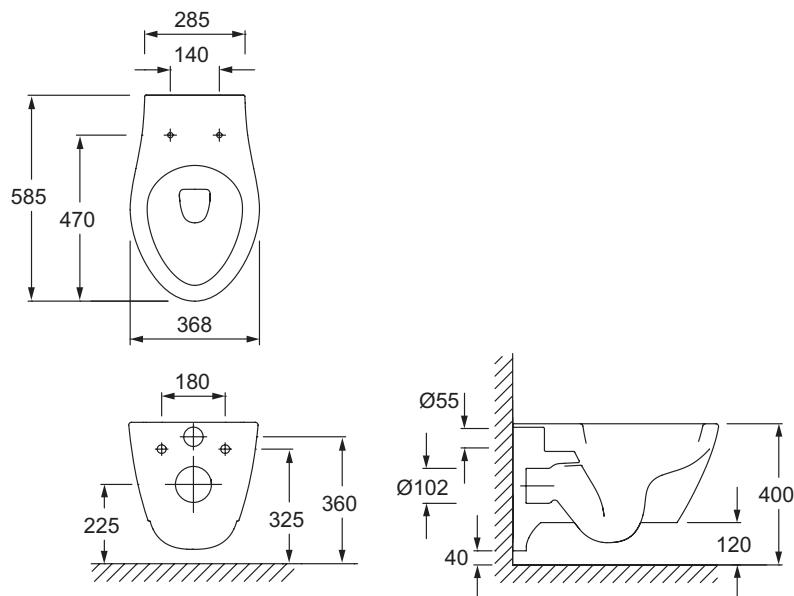

Via Elongated wall hung WC pan

3594W

<b>Product Description:</b>	Elongated wall hung WC pan including slow close seat
<b>Required Items:</b>	E4313-NF Wall hung support frame with cistern (Suitable for WC's with 230mm fixing centres) 8848K-CP Flush plate
<b>Product Dimensions:</b>	585 mm projection
<b>Colour/Finish:</b>	White
<b>Material:</b>	Vitreous China
<b>Product Weight (kg):</b>	24
<b>Fixings Included:</b>	Yes
<b>Guarantee (Years):</b>	25

#### Dimensions (mm)