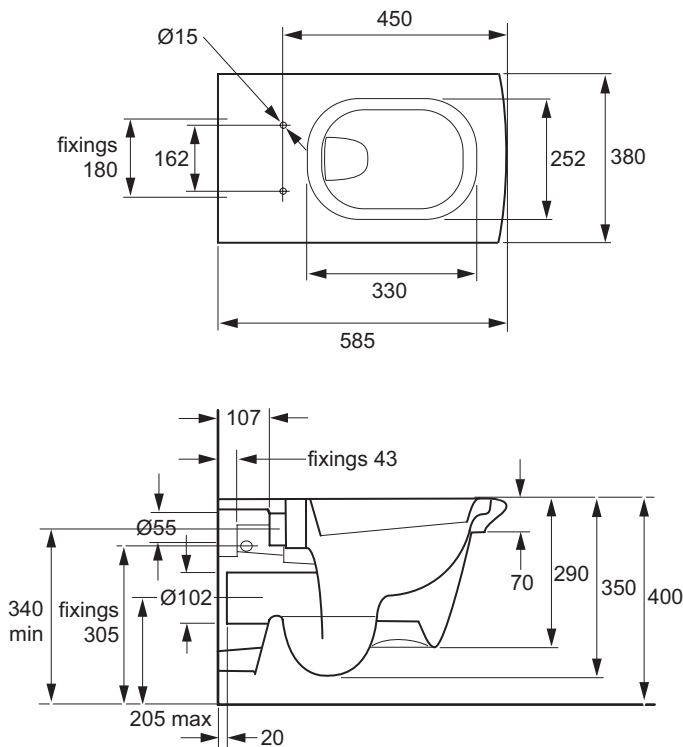

Stillness Wall Hung WC

Stillness creates a sensual experience for the consumer with striking contemporary, fluid designs and the use of complementary materials & textures for an enhanced sensual experience. Smooth sided, concealed wall fixings for easier cleaning. Thermoset slow-close seat with stainless steel hinges.

|                     |   |
|---------------------|---|
| Product             | 2537W Stillness Wall Hung WC, concealed wall fixings and slow-close seat with stainless steel hinges<br>585 mm x 380 mm |
| Colours/finishes    | White (-00)   |
| Material            | Vitreous China  |
| Weight (kg)         | 24.0 WC<br>1.9 Metal Shroud   |
| Fixings             | Fixings included  |
| Complimentary items | E75629 Metal Shroud<br>E6369 Stillness Slow-close Toilet Seat   |
| Design linked items | Stillness sanitary ware, Stillness furniture  |

To order, please use the product code and add the colour/finish reference, eg. -00 for white.

Dimensions

All measurements shown are in millimetres. Sizes are approximate.

THE BOLD LOOK  
OF **KOHLER**®

Kohler Co. Cromwell Road Cheltenham Gloucestershire GL52 5EP United Kingdom  
Telephone +44 (0) 870 850 5551  
Facsimile +44 (0) 844 472 3063  
www.kohler.co.uk