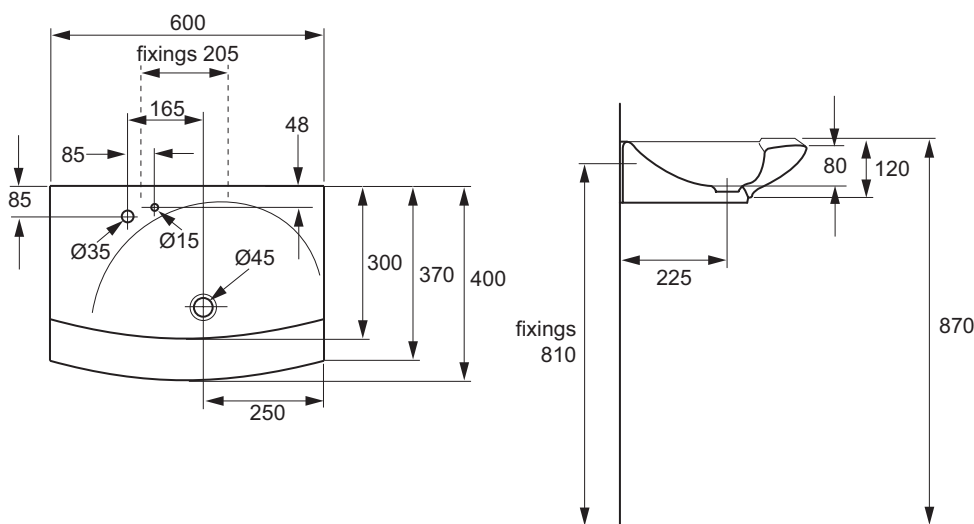

Stillness Vanity Basin 600 mm x 400 mm

Stillness creates a sensual experience for the consumer with striking contemporary, fluid designs and the use of complementary materials & textures for an enhanced sensual experience. A concealed overflow enhances the design and provides easier care and cleaning.

Product	2535W Stillness vanity basin, concealed overflow, 600mm x 400mm
Colours/finishes	White (-00)
Material	Vitreous China
Weight (kg)	12.2
Fixings	Fixings included
Complimentary items	12126W Stillness 600 mm Side Base Unit E75628 Metallic Semi-pedestal E75627 Metal Shroud
Design linked items	Stillness sanitary ware, Stillness furniture

To order, please use the product code and add the colour/finish reference, eg. -00 for white.

Dimensions

All measurements shown are in millimetres. Sizes are approximate.

THE BOLD LOOK
OF **KOHLER**®

Kohler Co. Cromwell Road Cheltenham Gloucestershire GL52 5EP United Kingdom
Telephone +44 (0) 870 850 5551
Facsimile +44 (0) 844 472 3063
www.kohler.co.uk