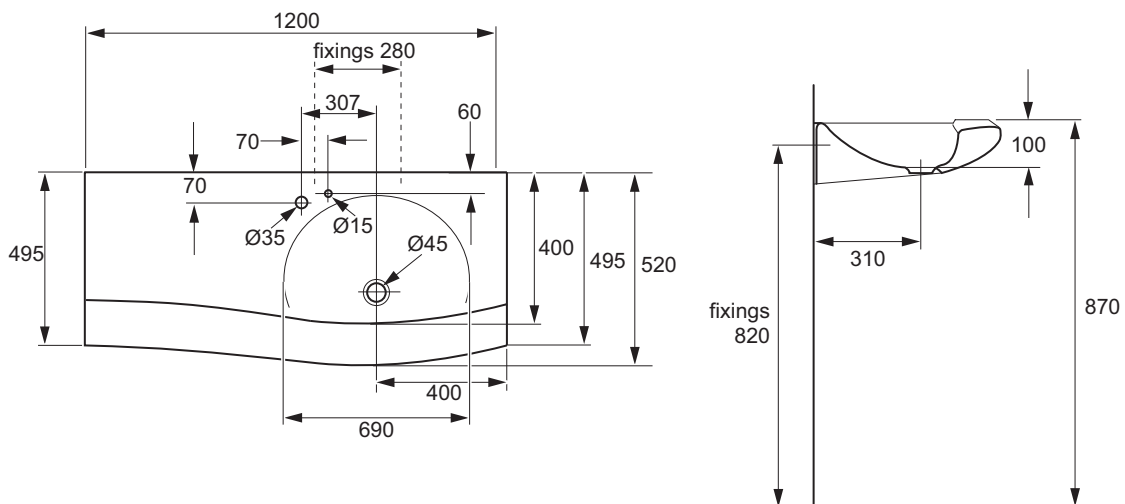

Stillness Vanity Top 1200 x 520 mm

Stillness creates a sensual experience for the consumer with striking contemporary, fluid designs and the use of complementary materials & textures for an enhanced sensual experience. A concealed overflow enhances the design and provides easier care and cleaning.

Product	2534W Stillness Vanity Top, 1 tap hole, Concealed Overflow, 1200mm x 520mm
Colours/finishes	White (-00)
Material	Fireclay
Weight (kg)	32
Fixings	Fixings included
Complimentary items	E75627 Metal Shroud
Design linked items	Stillness sanitary ware, Stillness furniture

To order, please use the product code and add the colour/finish reference, eg. -00 for white.

Dimensions

All measurements shown are in millimetres. Sizes are approximate.

THE BOLD LOOK
OF **KOHLER**®

Kohler Co. Cromwell Road Cheltenham Gloucestershire GL52 5EP United Kingdom
Telephone +44 (0) 870 850 5551
Facsimile +44 (0) 844 472 3063
www.kohler.co.uk