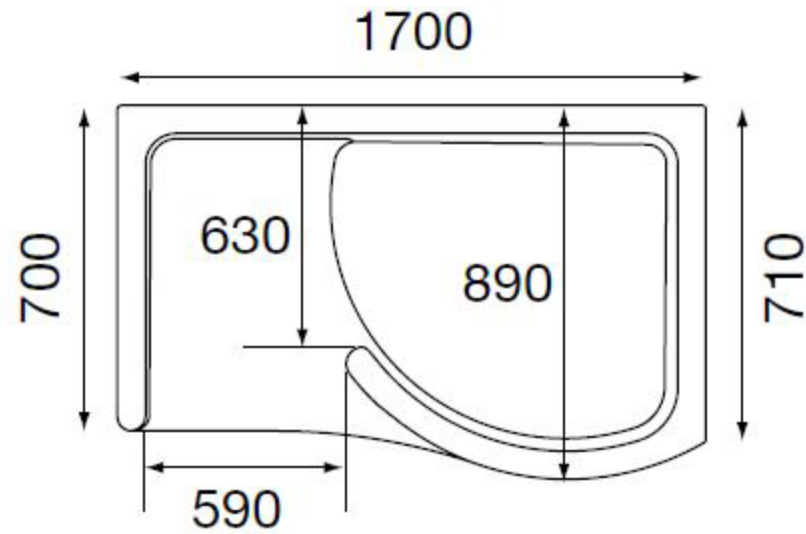

Technical drawings

1400 x 800 mm
Right hand tray

Full height tray

Low level tray

1700 x 700 mm
Right hand tray