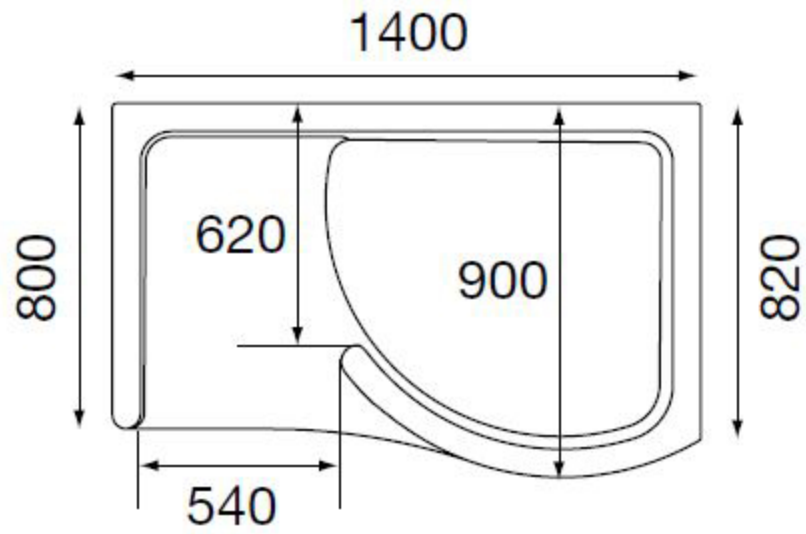

Technical drawings

1400 x 800 mm
Right hand tray

Full height tray

Low level tray

1700 x 700 mm
Right hand tray