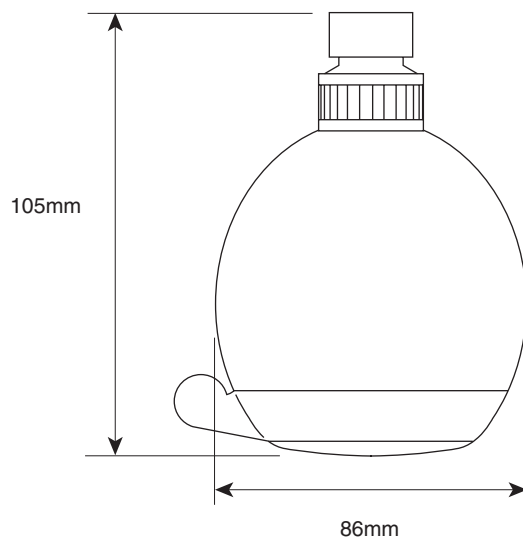

## Contemporary fixed shower head

Elevate the simple act of showering to a luxurious experience of your own design. The KOHLER range of shower sprays offers water intensity and coverage from invigorating to relaxing. Fixings included.

<b>Product</b>	19727W	Contemporary fixed shower head & arm
<b>Finishes</b>	Polished chrome (-CP)	
<b>Fixings</b>	Fixings included	
<b>Associated products</b>	All Kohler contemporary built-in shower valves & bath/shower mixers	
<b>Recommended brassware</b>	Purist, Stillness, Finial Tee, Salute, Galatee, Odela	

To order, please use the product code and add the finish reference, eg. -00 for white.

All measurements shown are in millimetres.  
Sizes are approximate.

P5128