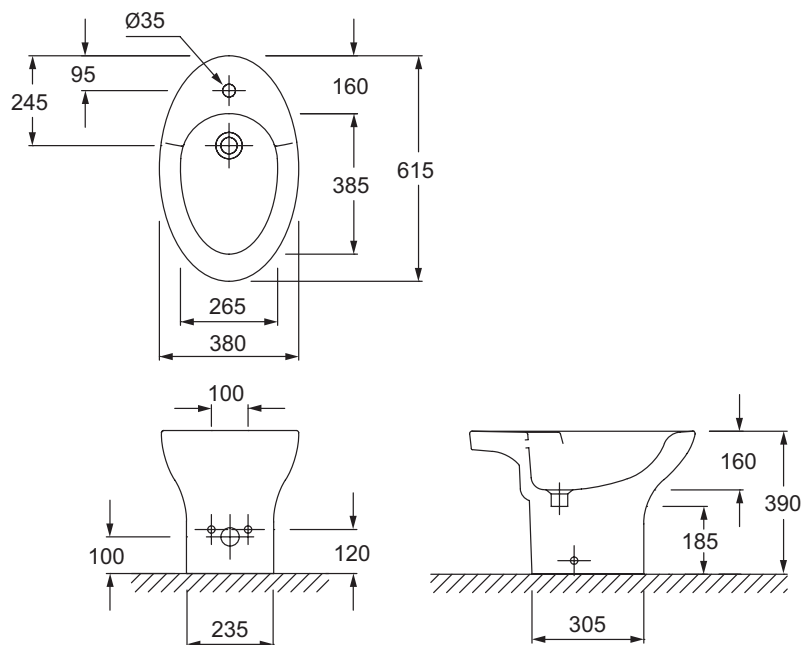

Presqu'ile Floor-standing bidet

19556W

Product Description: Presqu'ile bidet, 1 tap hole

Product Dimensions: 615 mm projection

Colour/Finish: White

Material: Vitreous China

Product Weight (kg): 16

Fixings Included: Yes

Dimensions (mm)

Kohler UK

Sales and Technical: +44 (0) 844 571 0048

info@kohler.co.uk

www.KOHLER.co.uk

THE BOLD LOOK
OF **KOHLER**®