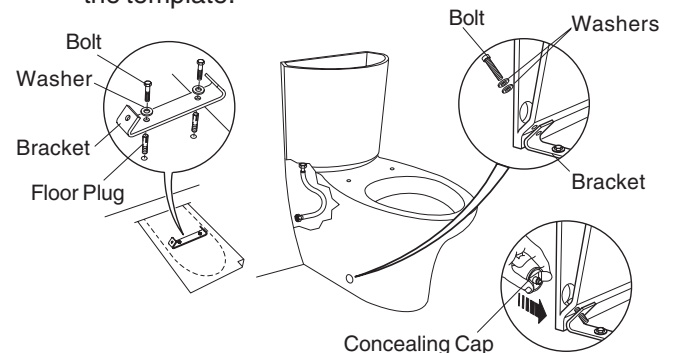

#### Install the Cistern

1. Make sure that the toilet is installed by a competent installer.
2. Before installation carefully inspect the new fixture for any signs of damage.

2. Make sure that the valve nut on the base of the cistern is tight.
3. Fit the attachment bolts underneath the metal plate on the bottom of the cistern.
4. Fit the seal to the base of the cistern.
5. Fit the cistern onto the WC, making sure that the seal is in position.
6. Secure the cistern in position with the washers and the nuts.

**Note!** The cistern does not need to be fixed to the wall. Fixing of the WC pan to the floor is sufficient.

#### Install the WC Pan (method 1)

1. Position the WC and install the soil pipe in accordance with the manufacturer's instructions.
- Note!** An inlet isolating valve must be installed to the WC.
2. Put the plastic cone on the 8 mm dia drill, and put the WC pan in position on the floor.
  3. Drill the holes through the WC pan and into the floor.
  4. Secure the WC in position with the floor plugs and bolts. Fit the plastic cover caps over the heads of the bolts.
  5. Connect the inlet water supply to the WC (use 3/8" to 1/2" BSP adaptor supplied).

4. Fit the bracket to the floor with the floor plugs, the washers and the bolts.
5. Lift the WC into position over the bracket and connect the waste outlet pipe and the water supply (use 3/8" to 1/2" BSP adaptor supplied)..
6. Secure the WC in position with the washers and the bolts.
7. Fit the concealing caps to cover the bolt heads.