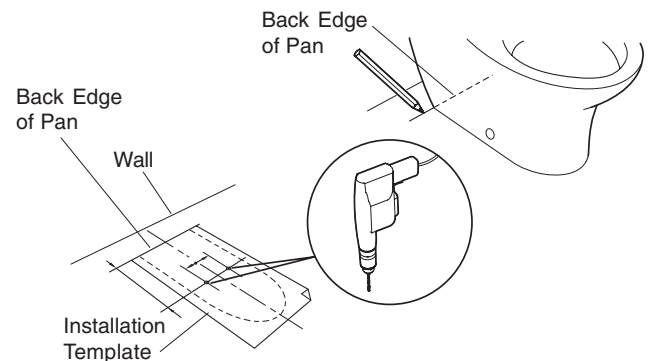

Install the WC Pan (method 2)

1. Put the WC in position and mark a line along the back of the WC.
2. Place the template on the floor, align to the pencil line and secure to the floor.
3. Drill the fixing holes with a 8 mm drill as indicated on the template.