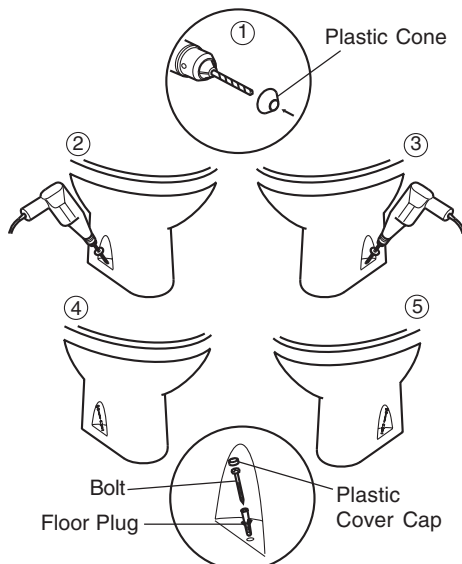

#### Install the Cistern

1. Make sure that the toilet is installed by a competent installer.
2. Before installation carefully inspect the new fixture for any signs of damage.

2. Make sure that the valve nut on the base of the cistern is tight.
3. Fit the attachment bolts underneath the metal plate on the bottom of the cistern.
4. Fit the seal to the base of the cistern.
5. Fit the cistern onto the WC, making sure that the seal is in position.
6. Secure the cistern in position with the washers and the nuts.

**Note!** The cistern does not need to be fixed to the wall. Fixing of the WC pan to the floor is sufficient.

#### Install the WC Pan (method 1)

1. Position the WC and install the soil pipe in accordance with the manufacturer's instructions.
- Note!** An inlet isolating valve must be installed to the WC.
2. Put the plastic cone on the 8 mm dia drill, and put the WC pan in position on the floor.
  3. Drill the holes through the WC pan and into the floor.
  4. Secure the WC in position with the floor plugs and bolts. Fit the plastic cover caps over the heads of the bolts.
  5. Connect the inlet water supply to the WC (use 3/8" to 1/2" BSP adaptor supplied).

#### Install the WC Pan (method 2)

1. Put the WC in position and mark a line along the back of the WC.
2. Place the template on the floor, align to the pencil line and secure to the floor.
3. Drill the fixing holes with a 8 mm drill as indicated on the template.