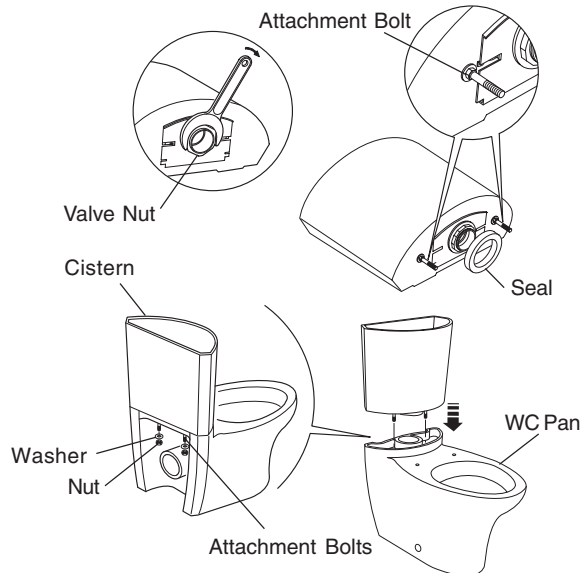

#### Install the Cistern

1. Make sure that the toilet is installed by a competent installer.
2. Before installation carefully inspect the new fixture for any signs of damage.

2. Make sure that the valve nut on the base of the cistern is tight.
3. Fit the attachment bolts underneath the metal plate on the bottom of the cistern.
4. Fit the seal to the base of the cistern.
5. Fit the cistern onto the WC, making sure that the seal is in position.
6. Secure the cistern in position with the washers and the nuts.

**Note!** The cistern does not need to be fixed to the wall. Fixing of the WC pan to the floor is sufficient.

#### Install the WC Pan (method 1)

1. Position the WC and install the soil pipe in accordance with the manufacturer's instructions.
- Note!** An inlet isolating valve must be installed to the WC.
2. Put the plastic cone on the 8 mm dia drill, and put the WC pan in position on the floor.
  3. Drill the holes through the WC pan and into the floor.
  4. Secure the WC in position with the floor plugs and bolts. Fit the plastic cover caps over the heads of the bolts.
  5. Connect the inlet water supply to the WC (use 3/8" to 1/2" BSP adaptor supplied).

4. Fit the bracket to the floor with the floor plugs, the washers and the bolts.
5. Lift the WC into position over the bracket and connect the waste outlet pipe and the water supply (use 3/8" to 1/2" BSP adaptor supplied)..
6. Secure the WC in position with the washers and the bolts.
7. Fit the concealing caps to cover the bolt heads.