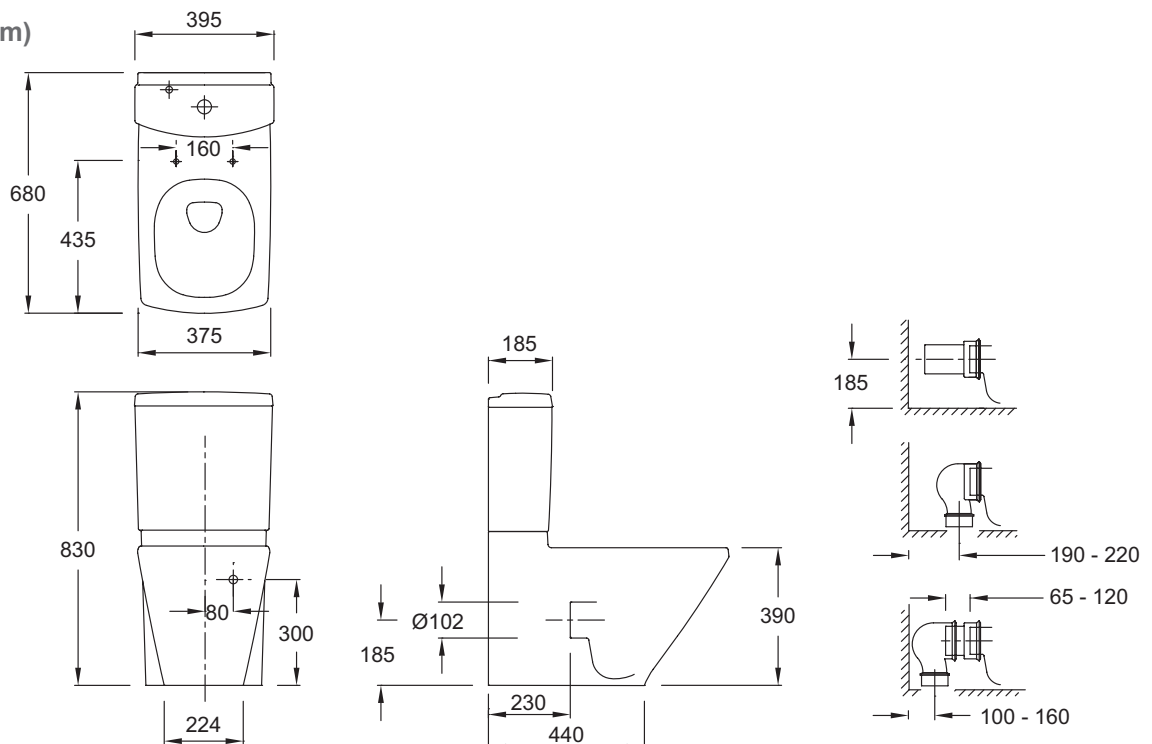

Escale close coupled WC pan

19038W

Product Description:	Escale close coupled WC pan. Including slow close seat
Required Items:	19039W-00 3/6L Dual flush cistern 6276W-NF Connector for vario outlet pans
Product Dimensions:	680 mm projection
Material:	Vitreous China
Colour/Finish:	White
Product Weight (kg):	34.7, Cistern 12.1
Fixings Included:	Yes
Guarantee (Years):	25

Dimensions (mm)

Kohler UK

Sales and Technical: +44 (0) 844 571 0048
Calls cost 7p per minute plus your phone company's access charge.
info@kohler.co.uk
www.KOHLER.co.uk

THE BOLD LOOK
OF **KOHLER**®