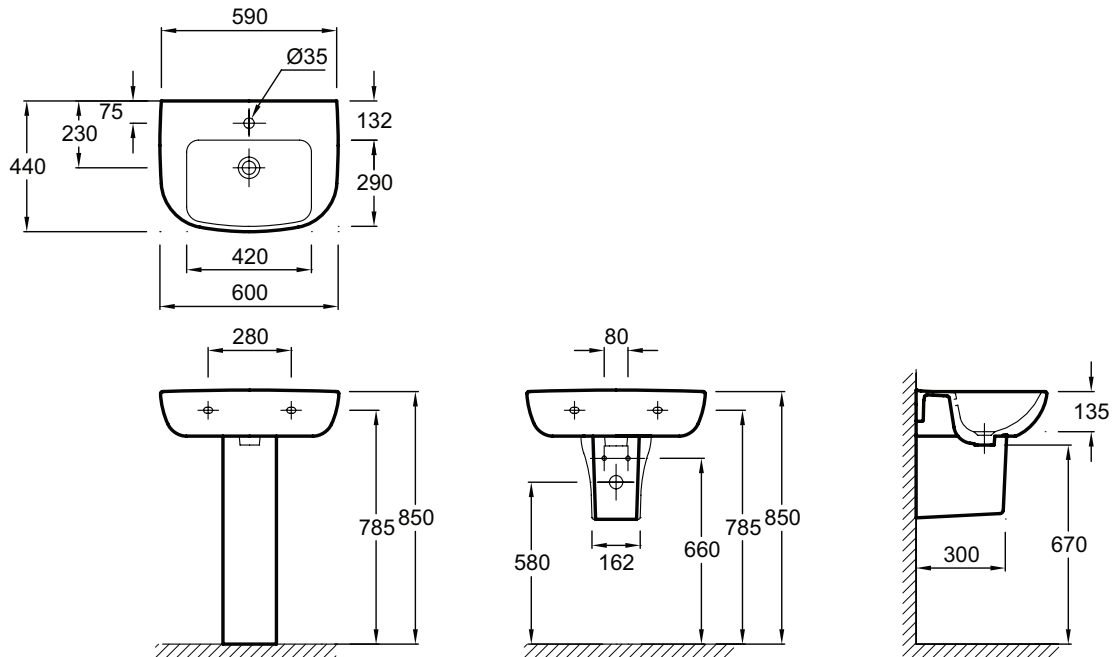

Reach 600 mm compact washbasin 18555W

Product Description: Reach 600 mm compact washbasin, 1 tap hole

Recommended Items: 18565W-00 Full pedestal
18566W-00 Semi-pedestal
E4729-39R Towel rail

Product Dimensions: W600 x D440 mm

Dimensions (mm)

Kohler UK

Sales and Technical: +44 (0) 844 571 0048
Calls cost 7p per minute plus your phone company's access charge.
info@kohler.co.uk
www.KOHLER.co.uk

THE BOLD LOOK
OF **KOHLER**®