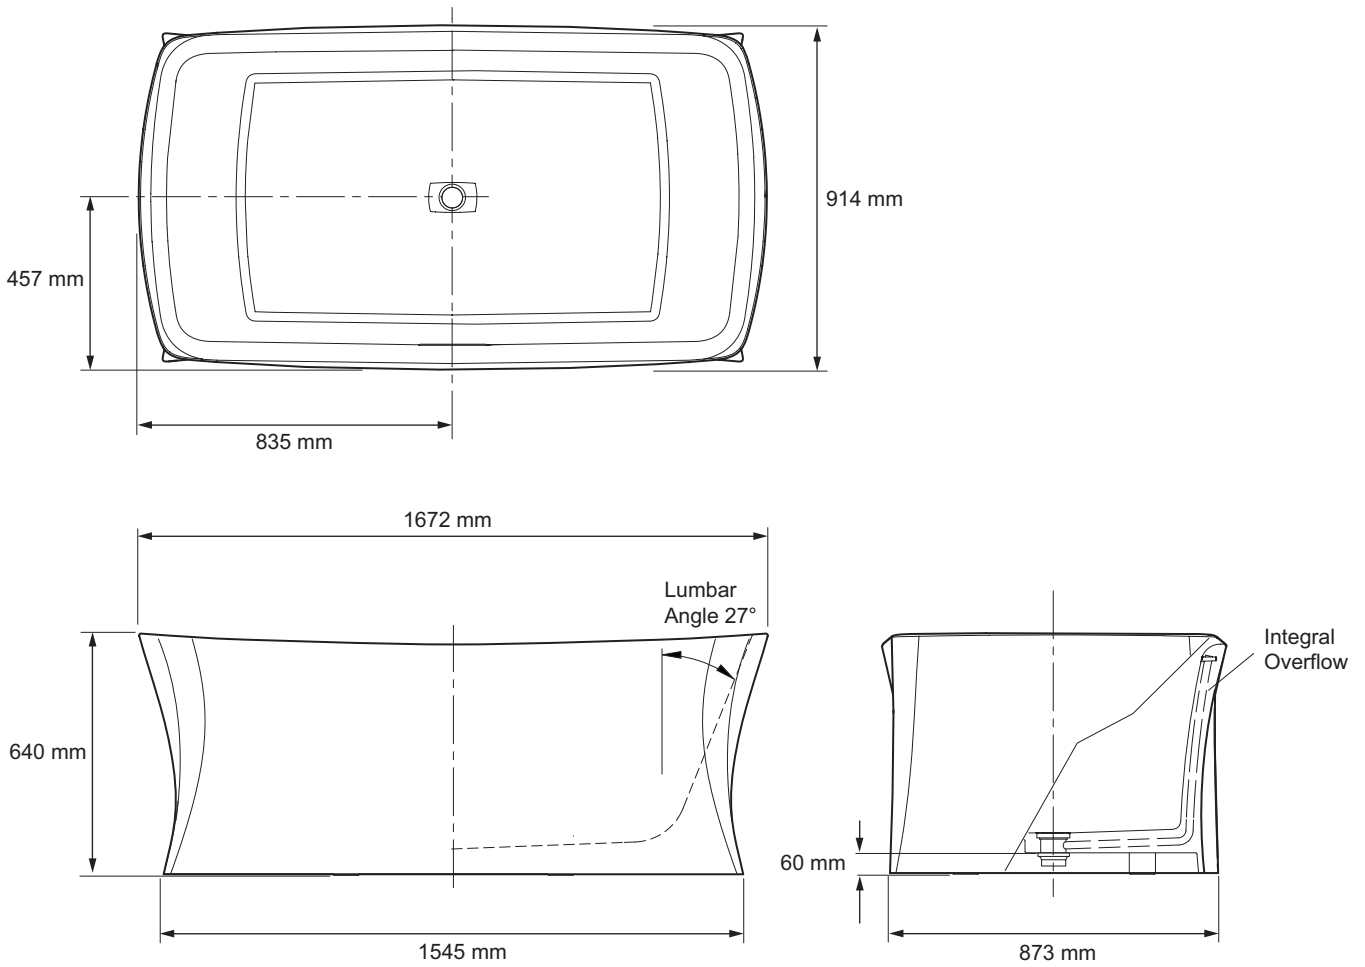

Aliento Lithocast Freestanding Bath

1805K

Product Description: Aliento Lithocast Freestanding Bath

Product Dimensions: L1672 x W914 x D640/580 mm

Colour / Finish: White

Material: KOHLER Lithocast®

Product Weight (kg): 238 without water

Dimensions (mm) Dimensions on following page

**Kohler UK**

Sales and Technical:

+44 (0) 844 571 0048 (Calls cost 7p per minute plus your phone company's access charge)

info@kohler.co.uk

www.KOHLER.co.uk

THE BOLD LOOK
OF **KOHLER**®

Aliento Lithocast Freestanding Bath 1805K

Dimensions (mm)

Kohler UK
 Sales and Technical:
 +44 (0) 844 571 0048 (Calls cost 7p per minute plus your phone company's access charge)
 info@kohler.co.uk
 www.KOHLER.co.uk